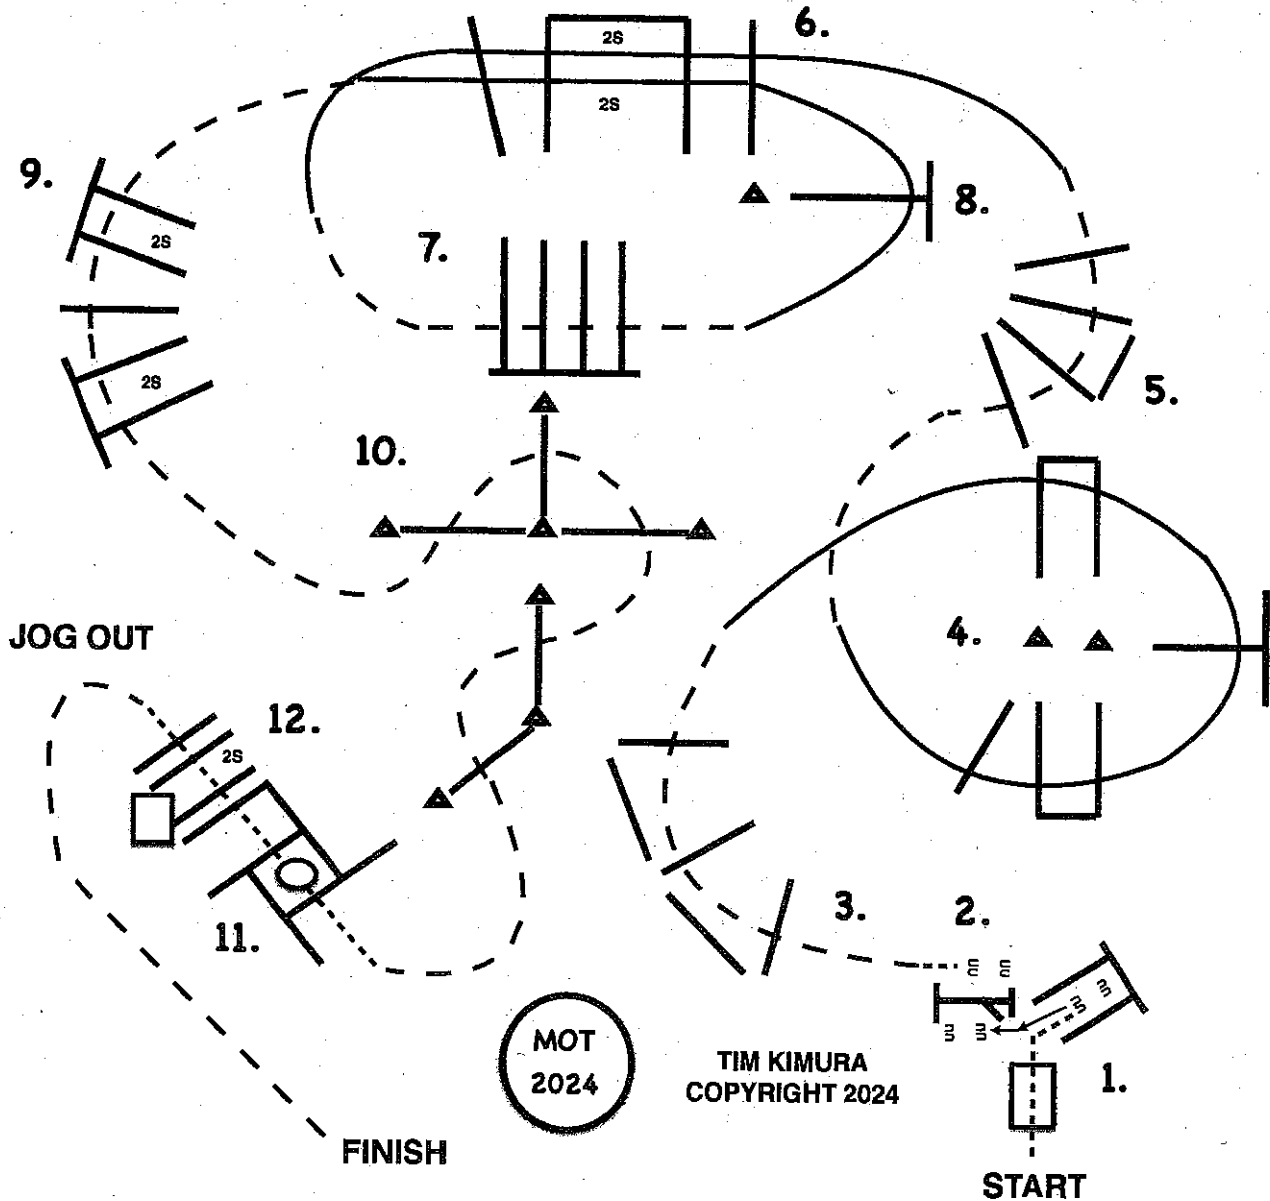

**2024 US NATIONALS
ARABIAN & HALF ARABIAN
CHAMPIONSHIP HORSE SHOW**

**646 HA/AA WESTERN TRAIL HORSE
211 ARABIAN WESTERN TRAIL HORSE OPEN**

FRIDAY OCTOBER 18TH

1. WALK OVER BRIDGE AND INTO CHUTE, BACK UP TO GATE
2. WORK GATE LEFT HAND.
3. YOU MAY WALK FORWARD, THEN JOG OVER POLES.
4. LOPE OVER POLES (RIGHT LEAD).
5. BREAK TO THE JOG, JOG OVER POLES.
6. LOPE OVER POLES (LEFT LEAD).
7. BREAK TO THE JOG, JOG OVER POLES.
8. LOPE OVER POLES (LEFT LEAD).
9. BREAK TO THE JOG, JOG OVER POLES.
10. JOG THROUGH SERPENTINE, JOG OVER POLES.
11. STOP OR BREAK TO THE WALK, WALK INTO BOX, EXECUTE A 360 TURN EITHER WAY, WALK OUT BOX.
12. WALK OVER POLES, JOG OUT...!!!