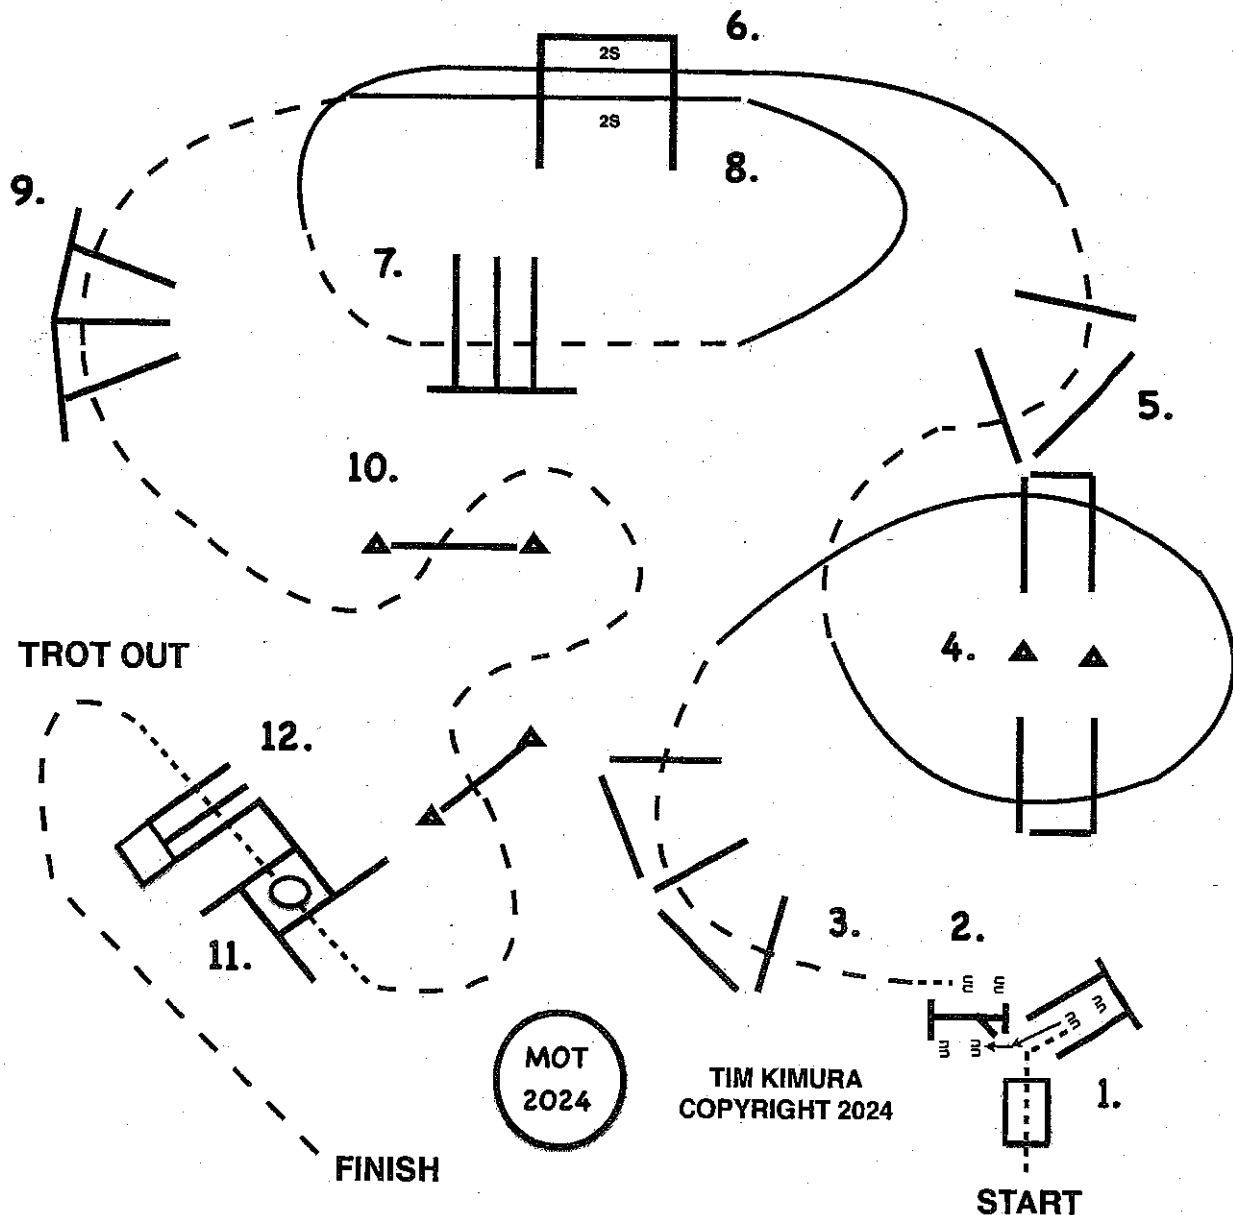

Count: 9

**2024 US NATIONALS
ARABIAN & HALF ARABIAN
CHAMPIONSHIP HORSE SHOW**

**3000 HA/AA ENGLISH TRAIL HORSE AAOTR
2045 ARABIAN ENGLISH TRAIL AAOTR**

FRIDAY OCTOBER 18TH

1. WALK OVER BRIDGE AND INTO CHUTE, BACK UP TO GATE
2. WORK GATE LEFT HAND.
3. YOU MAY WALK FORWARD, THEN TROT OVER POLES.
4. CANTER OVER POLES (RIGHT LEAD).
5. BREAK TO THE TROT, TROT OVER POLES.
6. CANTER OVER POLES (LEFT LEAD).
7. BREAK TO THE TROT, TROT OVER POLES.
8. CANTER OVER POLES (LEFT LEAD).
9. BREAK TO THE TROT, TROT OVER POLES.
10. TROT THROUGH SERPENTINE, TROT OVER POLES.
11. STOP OR BREAK TO THE WALK, WALK INTO BOX, EXECUTE A 360 TURN EITHER WAY, WALK OUT BOX.
12. WALK OVER POLES... TROT OUT!!!