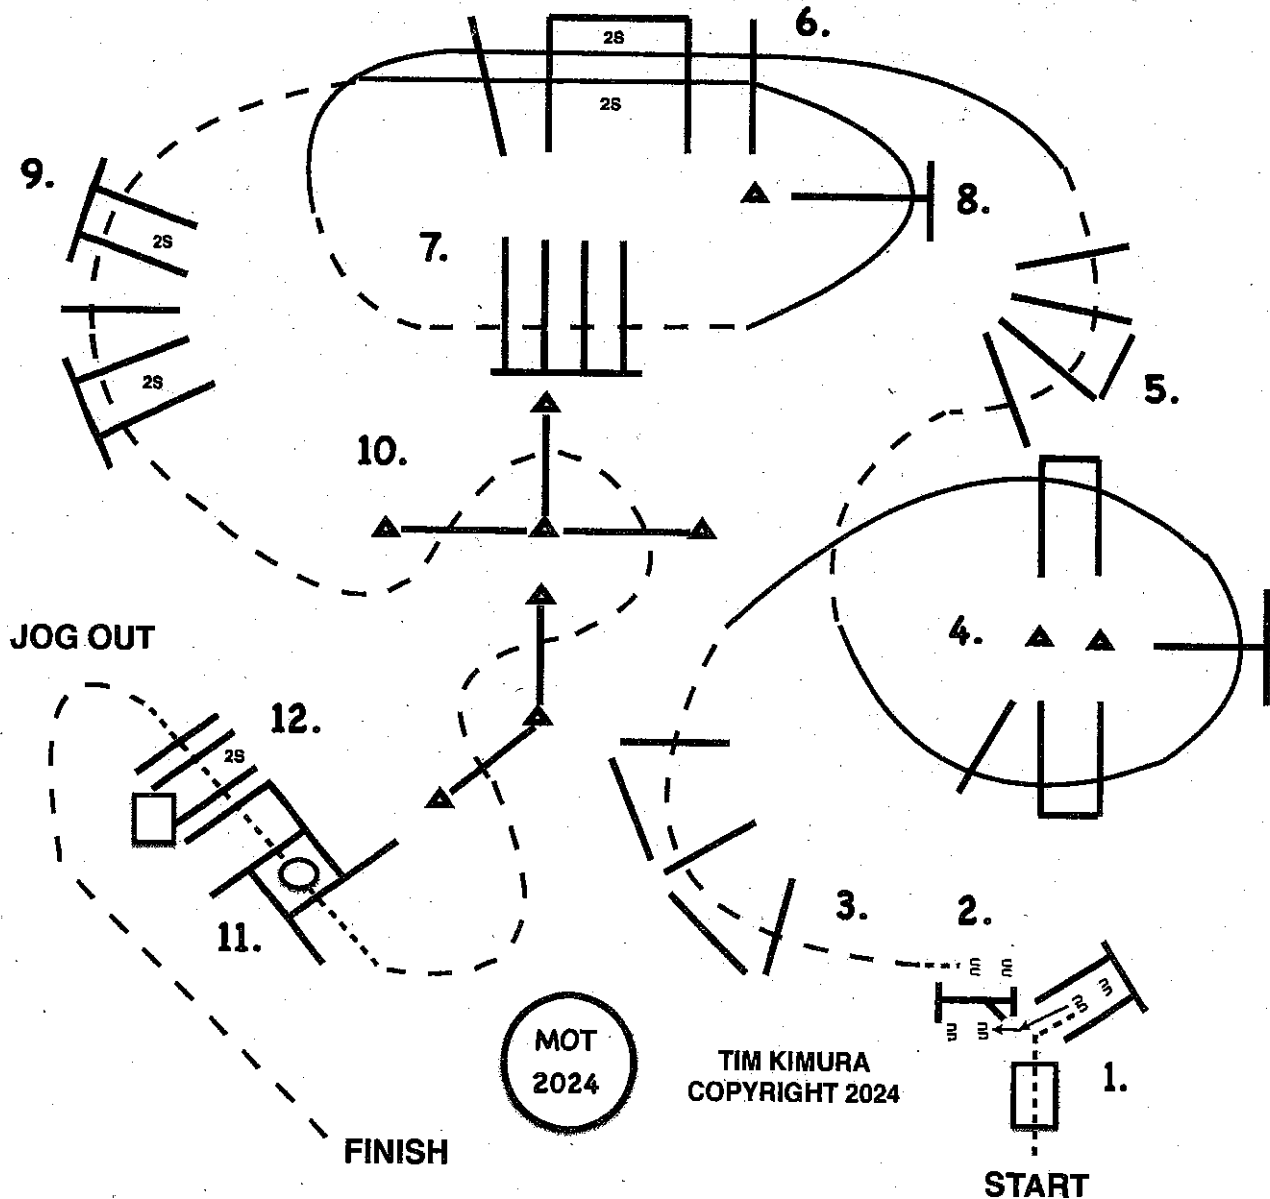

Count: 14

**2024 US NATIONALS
ARABIAN & HALF ARABIAN
CHAMPIONSHIP HORSE SHOW**

**646 HA/AA WESTERN TRAIL HORSE
211 ARABIAN WESTERN TRAIL HORSE OPEN**

FRIDAY OCTOBER 18TH

1. WALK OVER BRIDGE AND INTO CHUTE, BACK UP TO GATE
2. WORK GATE LEFT HAND.
3. YOU MAY WALK FORWARD, THEN JOG OVER POLES.
4. LOPE OVER POLES (RIGHT LEAD).
5. BREAK TO THE JOG, JOG OVER POLES.
6. LOPE OVER POLES (LEFT LEAD).
7. BREAK TO THE JOG, JOG OVER POLES.
8. LOPE OVER POLES (LEFT LEAD).
9. BREAK TO THE JOG, JOG OVER POLES.
10. JOG THROUGH SERPENTINE, JOG OVER POLES.
11. STOP OR BREAK TO THE WALK, WALK INTO BOX, EXECUTE A 360 TURN EITHER WAY, WALK OUT BOX.
12. WALK OVER POLES, JOG OUT...!!!