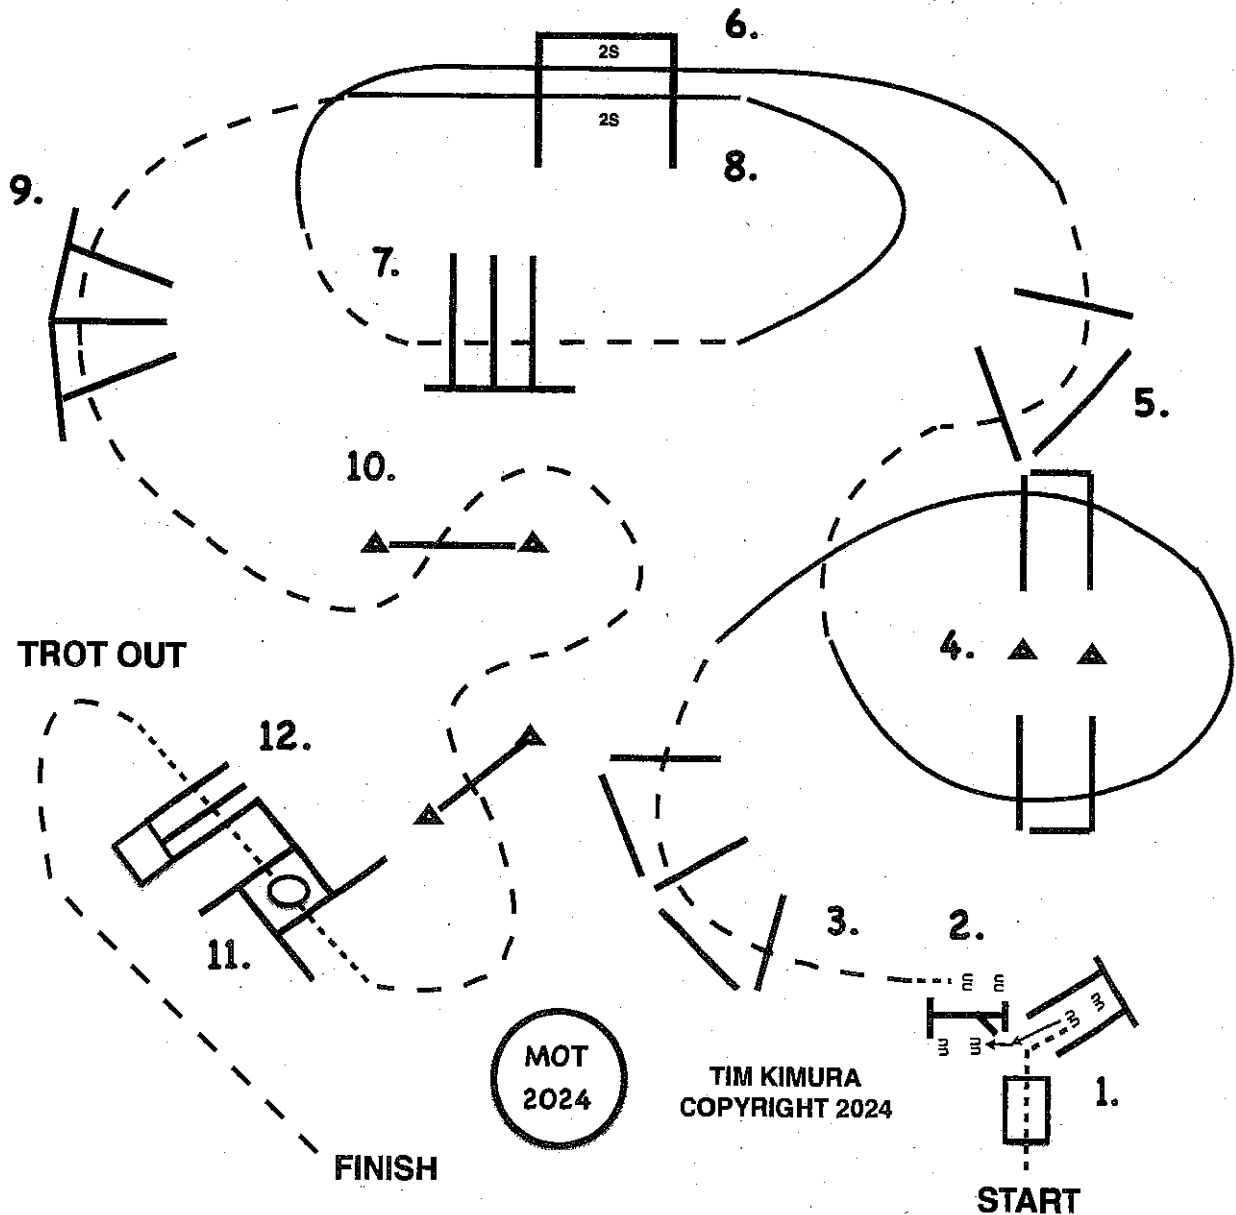

Count: 7

**2024 US NATIONALS
ARABIAN & HALF ARABIAN
CHAMPIONSHIP HORSE SHOW**

**3000 HA/AA ENGLISH TRAIL HORSE AAOTR
2045 ARABIAN ENGLISH TRAIL AAOTR**

FRIDAY OCTOBER 18TH

TIM KIMURA
COPYRIGHT 2024

1. WALK OVER BRIDGE AND INTO CHUTE, BACK UP TO GATE
2. WORK GATE LEFT HAND.
3. YOU MAY WALK FORWARD, THEN TROT OVER POLES.
4. CANTER OVER POLES (RIGHT LEAD).
5. BREAK TO THE TROT, TROT OVER POLES.
6. CANTER OVER POLES (LEFT LEAD).
7. BREAK TO THE TROT, TROT OVER POLES.
8. CANTER OVER POLES (LEFT LEAD).
9. BREAK TO THE TROT, TROT OVER POLES.
10. TROT THROUGH SERPENTINE, TROT OVER POLES.
11. STOP OR BREAK TO THE WALK, WALK INTO BOX, EXECUTE A 360 TURN EITHER WAY, WALK OUT BOX.
12. WALK OVER POLES... TROT OUT!!!