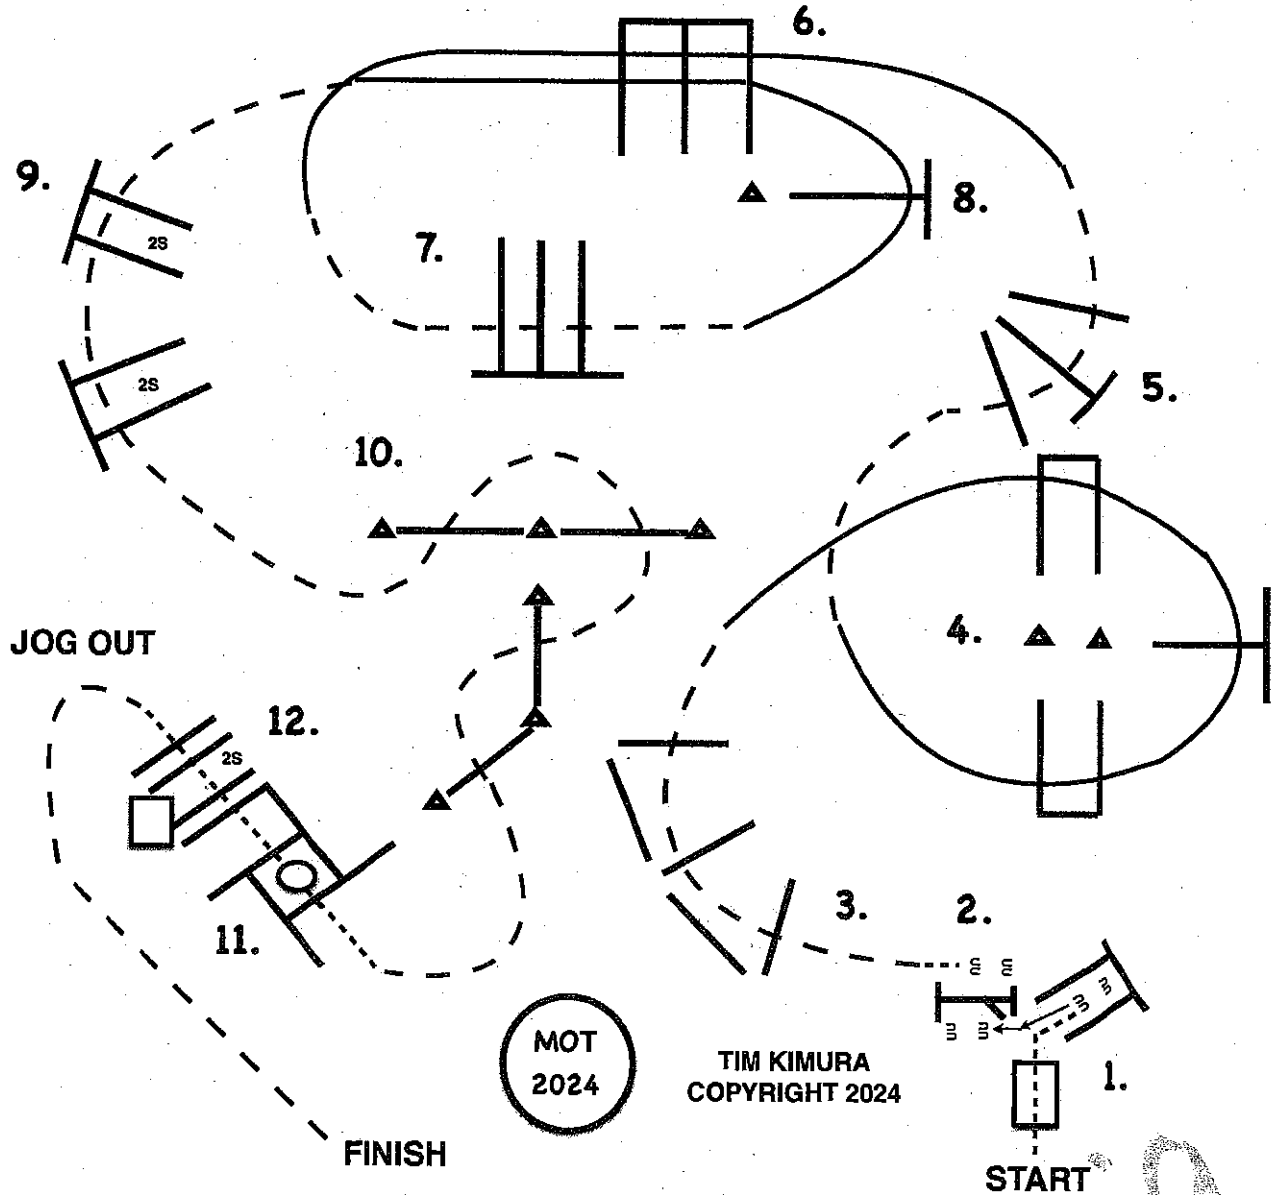

Count: 25

**2024 US NATIONALS
ARABIAN & HALF ARABIAN
CHAMPIONSHIP HORSE SHOW**

**1897 A/HA/AA WESTERN TRAIL DERBY
6-8 YEAR OLD**

FRIDAY OCTOBER 18TH

TIM KIMURA
COPYRIGHT 2024

DRY

1. WALK OVER BRIDGE AND INTO CHUTE, BACK UP TO GATE
2. WORK GATE LEFT HAND.
3. YOU MAY WALK FORWARD, THEN JOG OVER POLES.
4. LOPE OVER POLES (RIGHT LEAD).
5. BREAK TO THE JOG, JOG OVER POLES.
6. LOPE OVER POLES (LEFT LEAD).
7. BREAK TO THE JOG, JOG OVER POLES.
8. LOPE OVER POLES (LEFT LEAD).
9. BREAK TO THE JOG, JOG OVER POLES.
10. JOG THROUGH SERPENTINE, JOG OVER POLES.
11. STOP OR BREAK TO THE WALK, WALK INTO BOX, EXECUTE A 360 TURN EITHER WAY, WALK OUT BOX.
12. WALK OVER POLES, JOG OUT...!!!