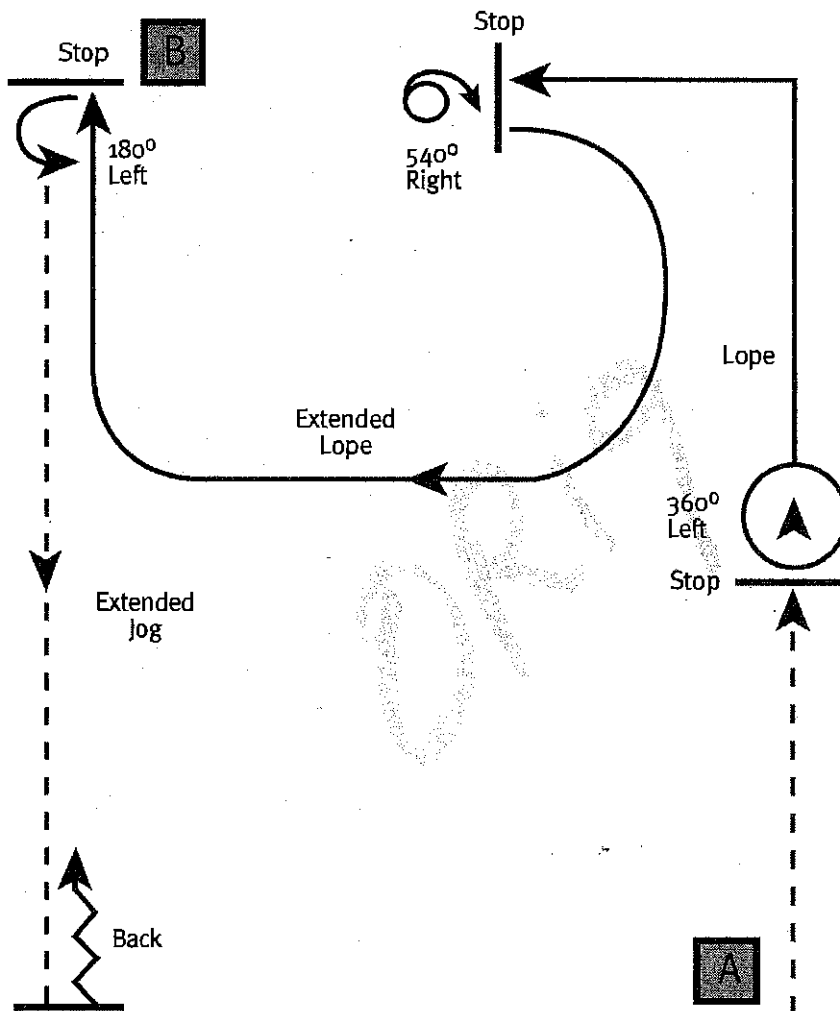

Be ready at marker A. Jog half way.

Stop and perform a 360-degree turn left on the haunches.

Lope on the left lead until even with marker B and make a square corner toward B.

Half way to marker B. Stop and perform a 540-degree turn right on the haunches.

Extended lope on right lead to marker B. Stop.

Perform a 180-degree turn left on the haunches. Extend the jog until even with marker A.

Stop and back one horse length. Return to lineup at the jog or exit arena at the jog.