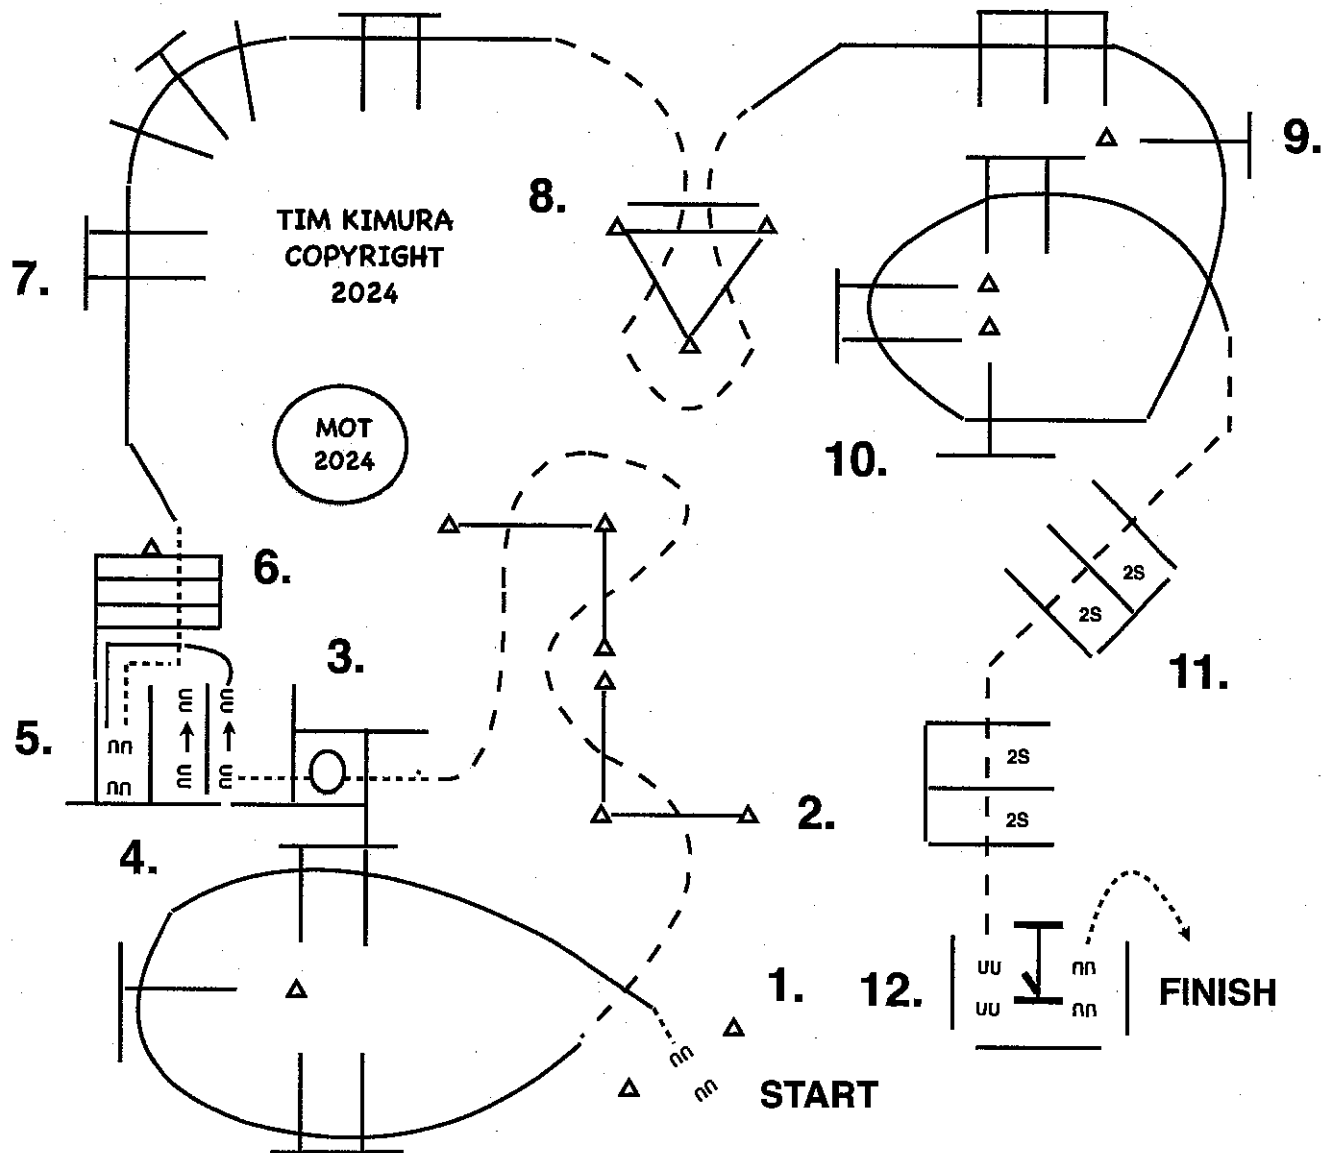

2024 US NATIONALS
ARABIAN & HALF ARABIAN
CHAMPIONSHIP HORSE SHOW

FINALS
1897 A/HA/AA WESTERN TRAIL DERBY 6-8 YEAR OLD

SUNDAY OCTOBER 20TH

1. YOU MAY WALK FORWARD, THEN LOPE OVER POLES (LEFT LEAD).
2. BREAK TO THE JOG, JOG THROUGH SERPENTINE, JOG OVER POLES.
3. STOP OR BREAK TO THE WALK, WALK INTO BOX, EXECUTE A 360 TURN EITHER WAY, WALK OUT BOX.
4. WALK FRONT LEGS OVER POLE, SIDE PASS RIGHT OVER POLE.
5. SWING HIND LEGS AROUND CORNER, AND BACK BETWEEN POLES AND INTO CHUTE.
6. WALK FORWARD AND WALK OUT CHUTE, AND WALK OVER POLES.
7. LOPE OVER POLES (RIGHT LEAD).
8. BREAK TO THE JOG, JOG OVER POLES JOG THROUGH TRIANGLE, JOG OVER POLES.
9. LOPE OVER POLES (RIGHT LEAD).
10. LOPE OVER POLES (RIGHT LEAD).
11. BREAK TO THE JOG, JOG OVER POLES, JOG UP TO GATE.
12. WORK GATE LEFT HAND, WALK AWAY FROM GATE.

ORIG