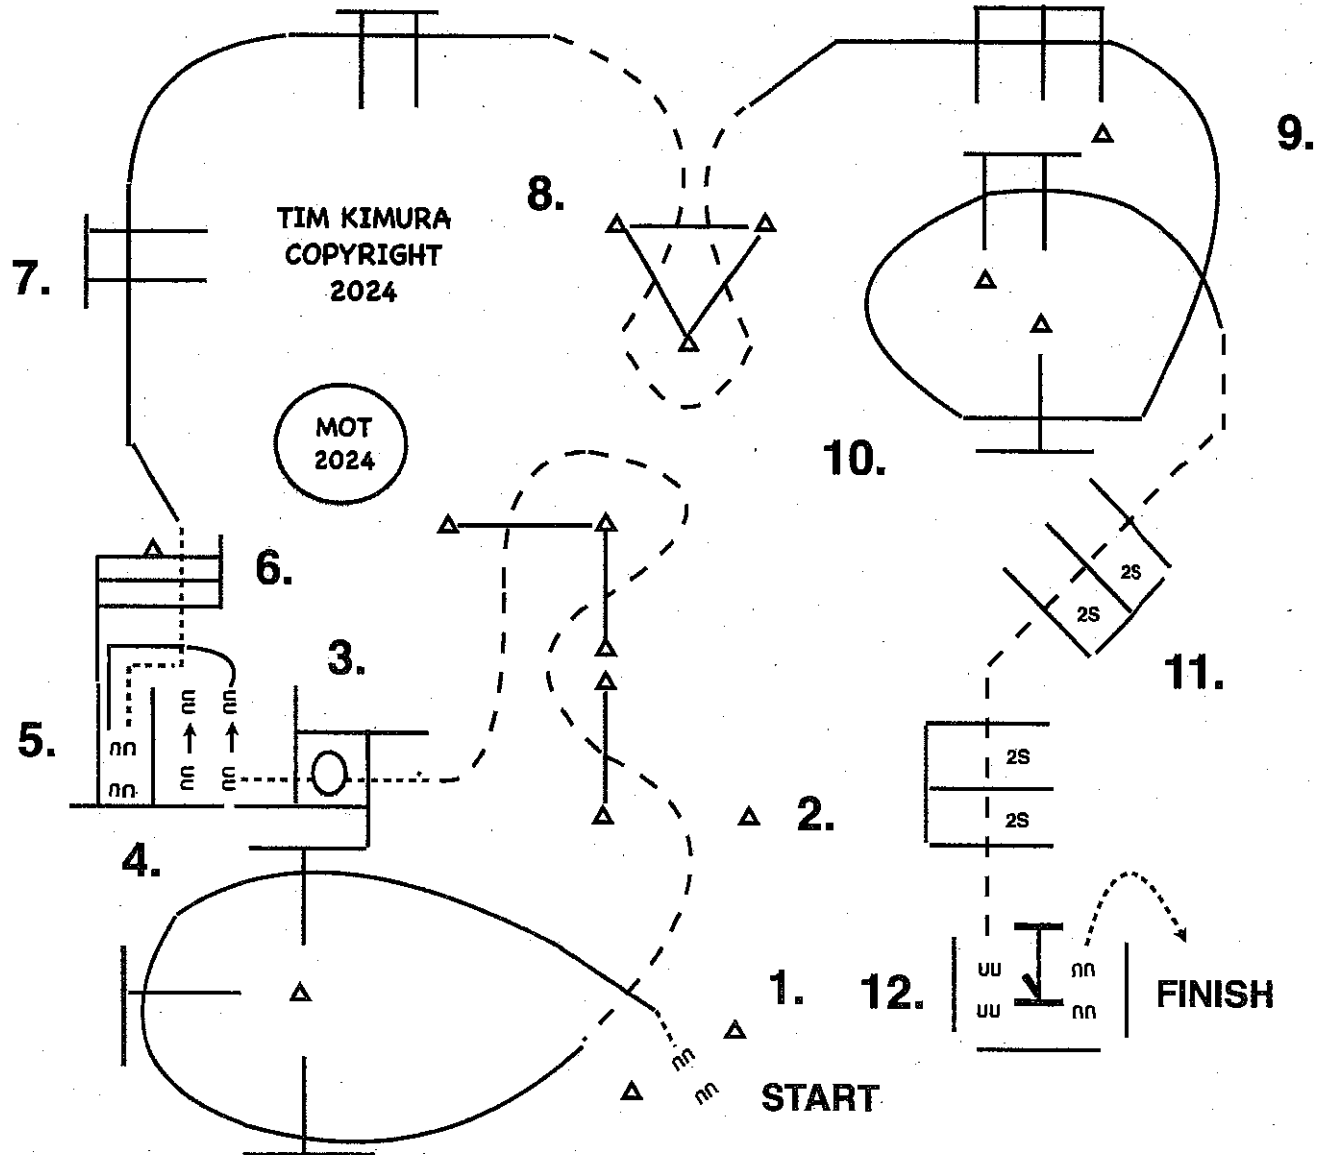

2024 US NATIONALS
ARABIAN & HALF ARABIAN
CHAMPIONSHIP HORSE SHOW

FINALS
3000 HA/AA ENGLISH TRAIL HORSE AOTR
2045 ARABIAN ENGLISH TRAIL AOTR

SUNDAY OCTOBER 20TH

1. YOU MAY WALK FORWARD, THEN CANTER OVER POLES (LEFT LEAD).
2. BREAK TO THE TROT, TROT THROUGH SERPENTINE, TROT OVER POLES.
3. STOP OR BREAK TO THE WALK, WALK INTO BOX, EXECUTE A 360 TURN EITHER WAY, WALK OUT BOX.
4. WALK UP STOP, SIDE PASS RIGHT IN THE GAP.
5. SWING HIND LEGS AROUND CORNER, AND BACK BETWEEN POLES AND INTO CHUTE.
6. WALK FORWARD AND WALK OUT CHUTE, AND WALK OVER POLES.
7. CANTER OVER POLES (RIGHT LEAD).
8. BREAK TO THE TROT, TROT OVER POLES TROT THROUGH TRIANGLE, TROT OVER POLES.
9. CANTER OVER POLES (RIGHT LEAD).
10. CANTER OVER POLES (RIGHT LEAD).
11. BREAK TO THE TROT, TROT OVER POLES, TROT UP TO GATE.
12. WORK GATE LEFT HAND, WALK AWAY FROM GATE.

ORIG