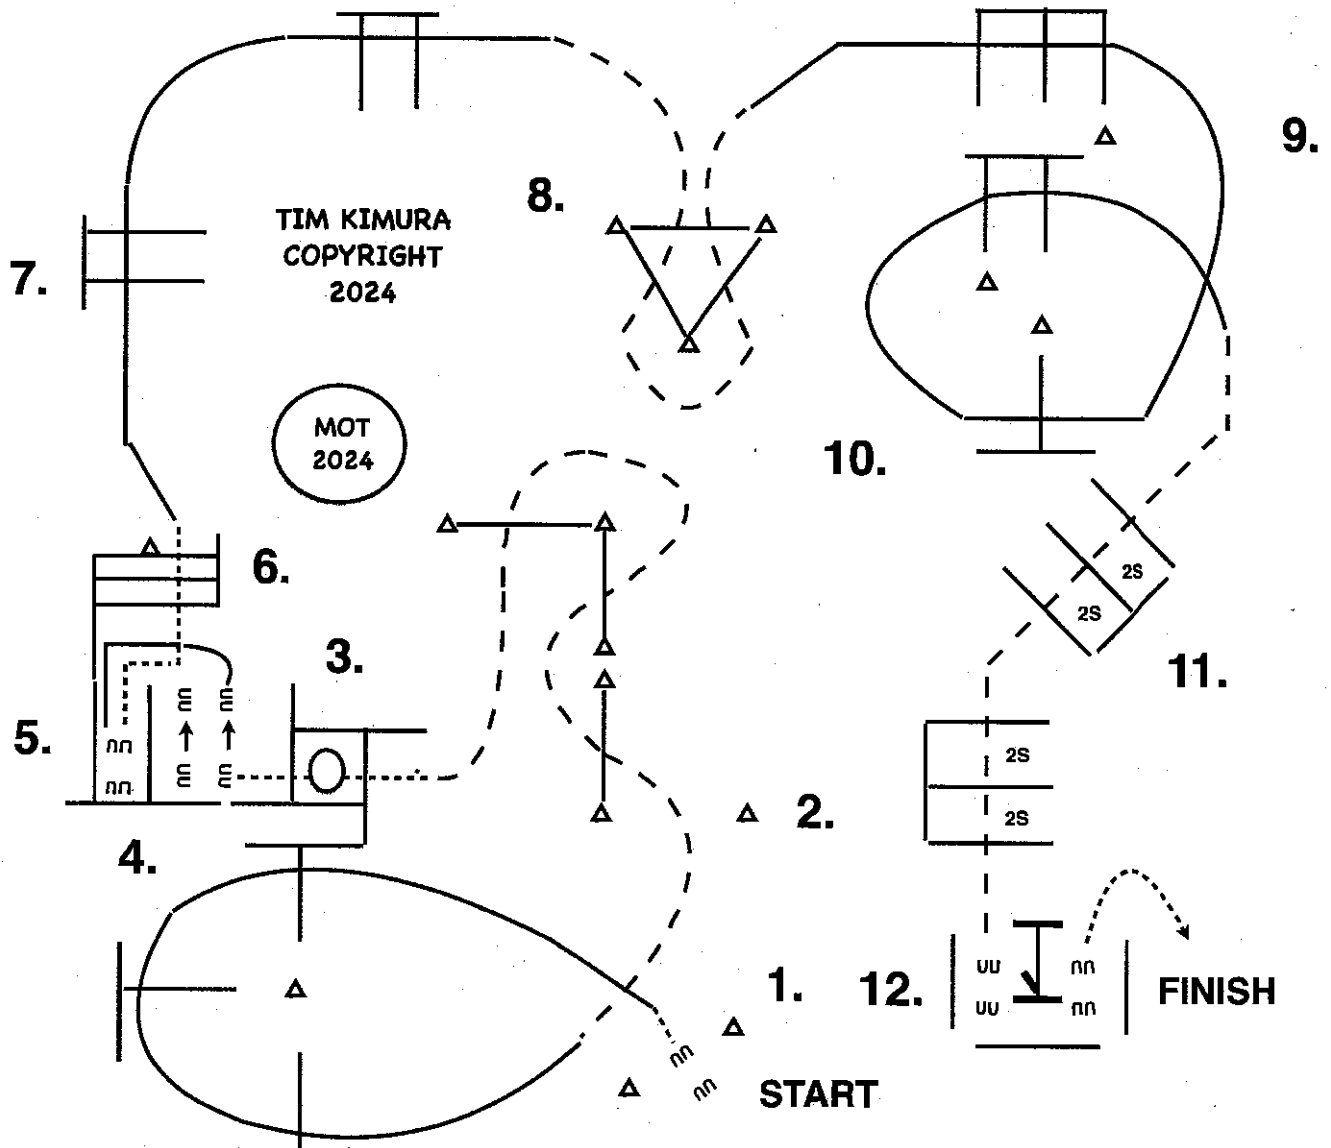

Order of Go

2024 US NATIONALS
ARABIAN & HALF ARABIAN
CHAMPIONSHIP HORSE SHOW

FINALS
3000 HA/AA ENGLISH TRAIL HORSE AOTR
2045 ARABIAN ENGLISH TRAIL AOTR

SUNDAY OCTOBER 20TH

1. YOU MAY WALK FORWARD, THEN CANTER OVER POLES (LEFT LEAD).
2. BREAK TO THE TROT, TROT THROUGH SERPENTINE, TROT OVER POLES.
3. STOP OR BREAK TO THE WALK, WALK INTO BOX, EXECUTE A 360 TURN EITHER WAY, WALK OUT BOX.
4. WALK UP STOP, SIDE PASS RIGHT IN THE GAP.
5. SWING HIND LEGS AROUND CORNER, AND BACK BETWEEN POLES AND INTO CHUTE.
6. WALK FORWARD AND WALK OUT CHUTE, AND WALK OVER POLES.
7. CANTER OVER POLES (RIGHT LEAD).
8. BREAK TO THE TROT, TROT OVER POLES TROT THROUGH TRIANGLE, TROT OVER POLES.
9. CANTER OVER POLES (RIGHT LEAD).
10. CANTER OVER POLES (RIGHT LEAD).
11. BREAK TO THE TROT, TROT OVER POLES, TROT UP TO GATE.
12. WORK GATE LEFT HAND, WALK AWAY FROM GATE.