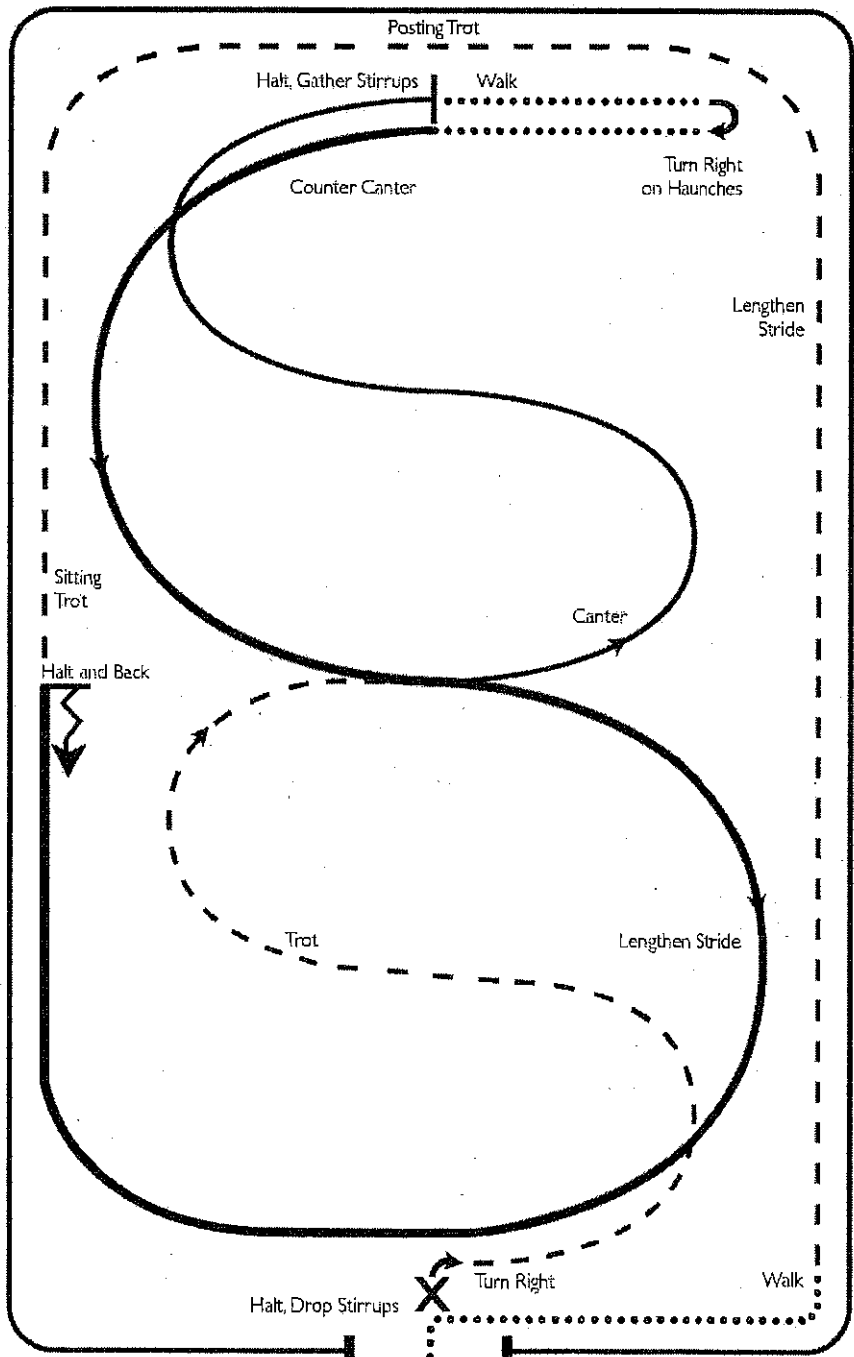

Turn right. Complete a four loop serpentine to end of the arena. The first two loops at the rising or posting trot on the correct diagonal. The second two loops at the canter, on the correct lead, demonstrating a simple change of lead through the walk.

At the end of the arena halt. Gather your stirrups.

Walk forward approximately 20 yards/meters and complete a turn on the haunches right. Walk back to the centre line.

Canter, right lead (counter canter). Complete a half circle left to center of arena, in counter canter. Complete a half circle right, maintaining the correct lead, lengthening the stride through the circle and down the side of the arena.

Half way down the side of the arena Halt. Rein back 4 to 5 steps.

Continue at the sitting trot. At centre line pick up the rising or posting trot. Demonstrate a lengthening of stride.

Before the end of the arena, transition to the walk. Walk out.