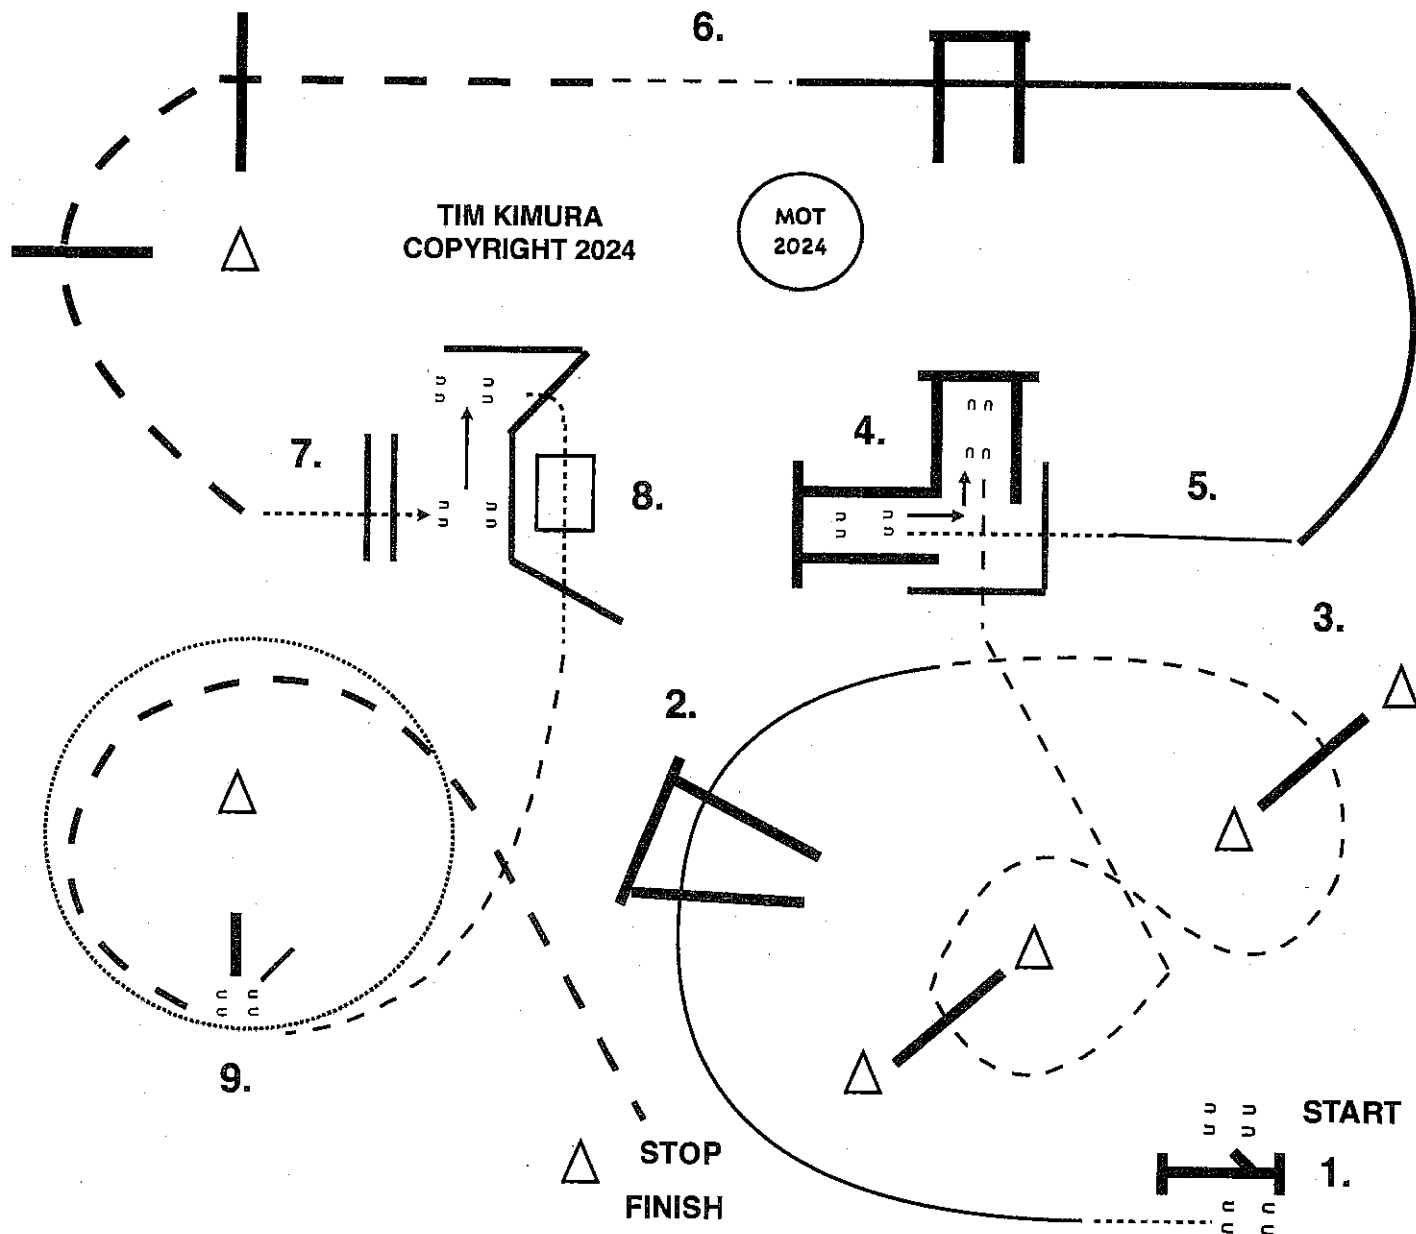

TUESDAY & WEDNESDAY OCTOBER 22 & 23

1. START AT GATE, WORK GATE RIGHT HAND.
2. WALK AWAY FROM GATE, THEN LOPE OVER LOGS RIGHT LEAD.
3. BREAK TO THE TROT, TROT AROUND MARKERS AND TROT OVER LOGS.
4. TROT OVER LOG, TROT INTO CHUTE, STOP, BACK AROUND CORNER, WALK OUT OVER LOG.
5. LOPE LEFT LEAD THEN EXTEND THE LOPE OVER LOGS, LEFT LEAD.
6. BREAK TO THE TROT, TROT A FEW STEPS THEN EXTEND THE TROT OVER LOGS.
7. BREAK TO THE WALK, WALK OVER LOGS, THEN SIDE PASS TO THE LEFT.
8. WALK OVER LOG THEN THE BRIDGE AND OVER ONE MORE LOG.
9. TROT TO DRAG, WORK DRAG, WALK OR TROT AROUND MARKER, HANG ROPE, THEN EXTEND THE TROT TO MARKER AND STOP AND HESITATE.