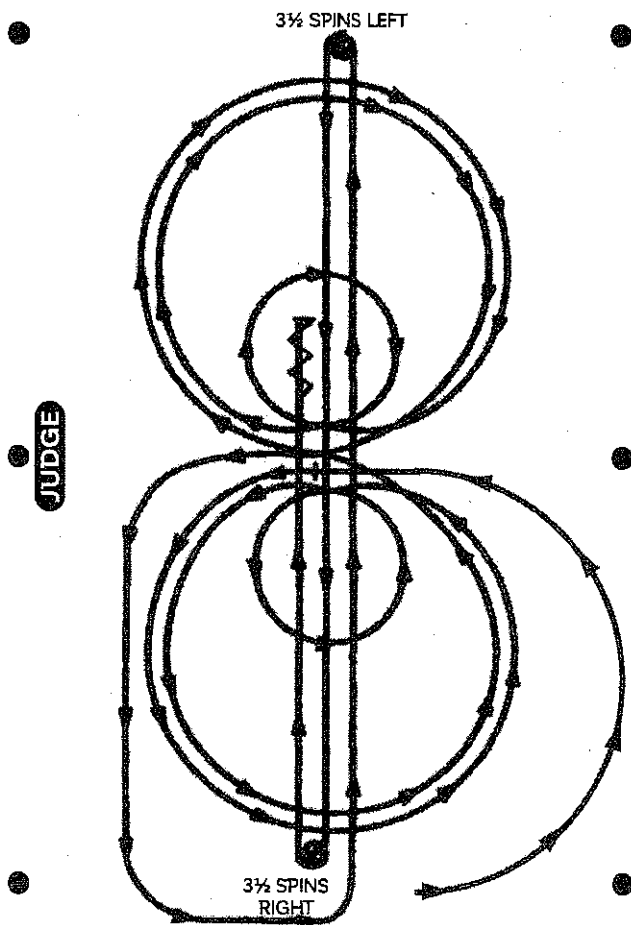

Count: 2

2024 US Nationals
260 Arabian Reined Open
705 HA/AA Reined Cow Open
SF/F

NRCHA
NATIONAL REINED COW HORSE ASSOCIATION

PATTERN 2
LOPE TOWARD

- Begin on left lead. At the center, without stopping or breaking gait, begin pattern facing toward the judge. Refer to rule 20.6
- 1. Beginning on the left lead, complete 3 circles to the left. The first one large and fast, the second small and slow, the third large and fast. Change leads at the center of arena.
- 2. Complete 3 circles to the right. The first one large and fast, the second small and slow, and the third large and fast. Change leads at the center of arena.
- 3. Continue lopeing to run down. Run to far end past the marker to a sliding stop.
- 4. Complete 3 1/2 spins to the left.
- 5. Run to far end past marker to a sliding stop.
- 6. Complete 3 1/2 spins to the right.
- 7. Run past center marker to a sliding stop. Back at least 10 feet. Hesitate to complete pattern.