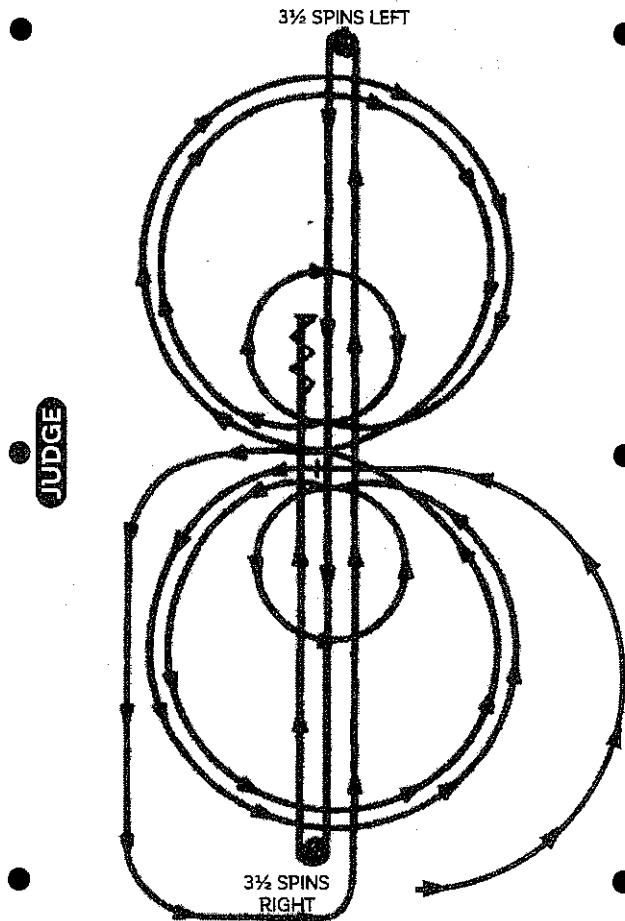

Count: 3

2024 US Nationals

1135 Arabian Limited Reined AATR

1138 HA/AA Limited Reined AATR

SF/F

NRCHA
NATIONAL REINED COW HORSE ASSOCIATION

PATTERN 2 LOPE TOWARD

● Begin on left lead. At the center, without stopping or breaking gait, begin pattern facing toward the judge. Refer to rule 20.6