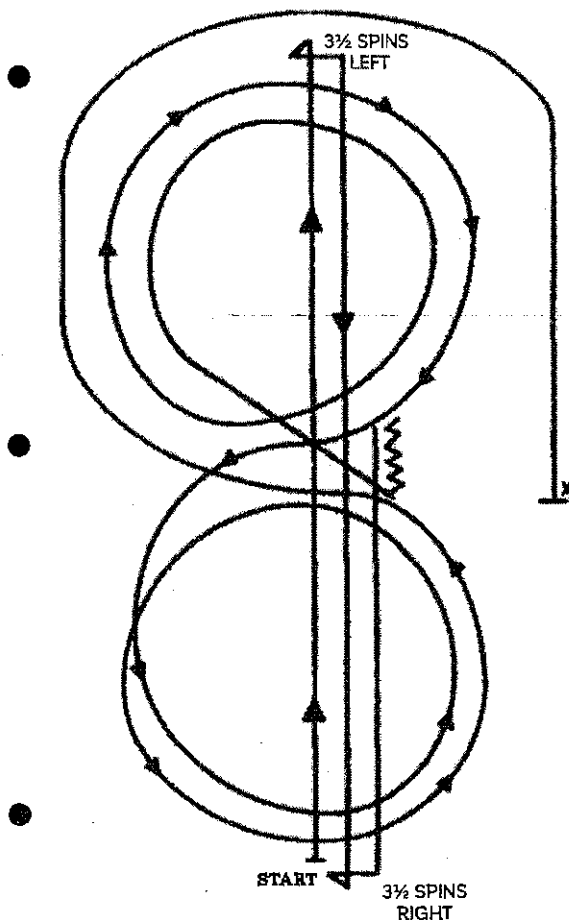

Count: 1

2024 US Nationals

1198 Arabian & 1199 HA/AA Reined Cow AATR

SF/F

NRCHA
NATIONAL REINED COW HORSE ASSOCIATION

PATTERN 4

May be used for NHSRA Events

1. Start at end of arena. Run up center of arena past the end marker and come to a sliding stop.
2. Complete $3\frac{1}{2}$ spins to the left.
3. Run to other end of arena past the end marker and stop.
4. Complete $3\frac{1}{2}$ spins to the right.
5. Run past the center marker and stop. Back at least 10 feet in a straight line. Complete a $\frac{1}{4}$ turn to the left.
6. Beginning on the right lead, complete two circles to the right, the first one small and slow, and the second large and fast. Change leads at the center of the arena.
7. Complete one small and slow circle and one large and fast circle. Change leads to the right.
8. Run around end of arena to the other side, past center marker, at least 20 feet from fence and come to sliding stop. Hesitate to complete pattern.