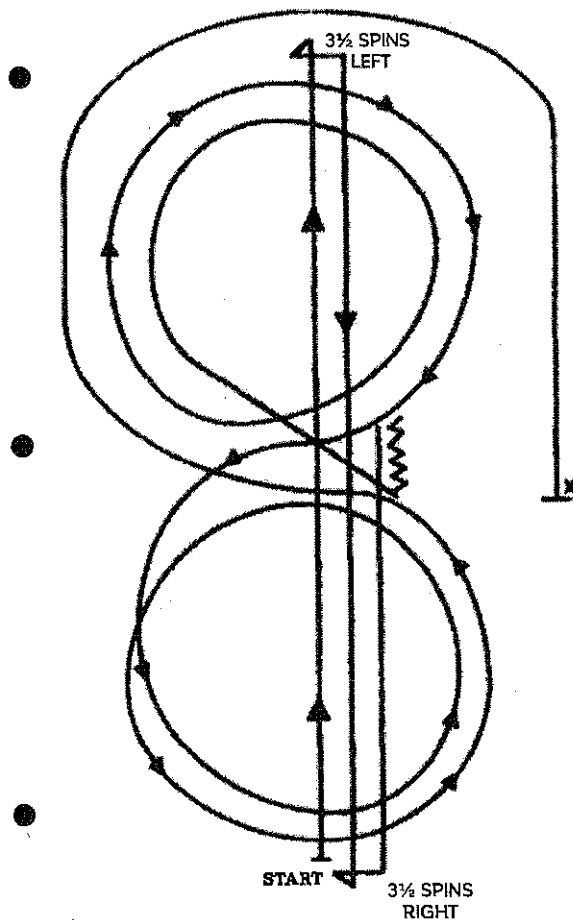

1198 Arabian & 1199 HA/AA Reined Cow AATR

SF/F

NRCHA
NATIONAL REINED COW HORSE ASSOCIATION

PATTERN 4

May be used for NHSRA Events

1. Start at end of arena. Run up center of arena past the end marker and come to a sliding stop.
2. Complete $3\frac{1}{2}$ spins to the left.
3. Run to other end of arena past the end marker and stop.
4. Complete $3\frac{1}{2}$ spins to the right.
5. Run past the center marker and stop. Back at least 10 feet in a straight line. Complete a $\frac{1}{4}$ turn to the left.
6. Beginning on the right lead, complete two circles to the right, the first one small and slow, and the second large and fast. Change leads at the center of the arena.
7. Complete one small and slow circle and one large and fast circle. Change leads to the right.
8. Run around end of arena to the other side, past center marker, at least 20 feet from fence and come to sliding stop. Hesitate to complete pattern.