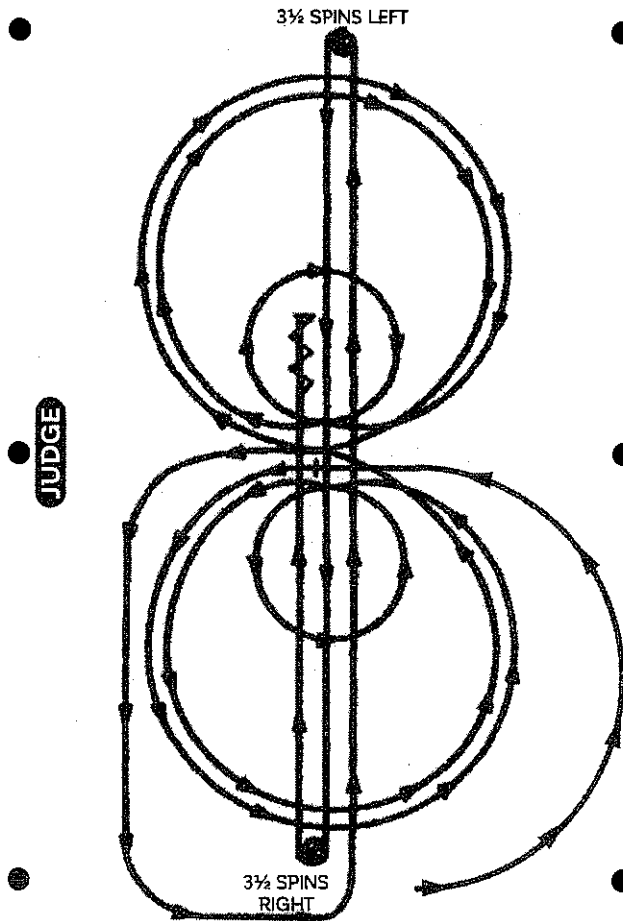

Count: 1

2024 US Nationals
260 Arabian Reined Open
705 HA/AA Reined Cow Open
SF/F

NRCHA
NATIONAL REINED COW HORSE ASSOCIATION

PATTERN 2
LOPE TOWARD

- Begin on left lead. At the center, without stopping or breaking gait, begin pattern facing toward the judge. Refer to rule 20.6
- 1. Beginning on the left lead, complete 3 circles to the left. The first one large and fast, the second small and slow, the third large and fast. Change leads at the center of arena.
- 2. Complete 3 circles to the right. The first one large and fast, the second small and slow, and the third large and fast. Change leads at the center of arena.
- 3. Continue loping to run down. Run to far end past the marker to a sliding stop.
- 4. Complete 3 1/2 spins to the left.
- 5. Run to far end past marker to a sliding stop.
- 6. Complete 3 1/2 spins to the right.
- 7. Run past center marker to a sliding stop. Back at least 10 feet. Hesitate to complete pattern.