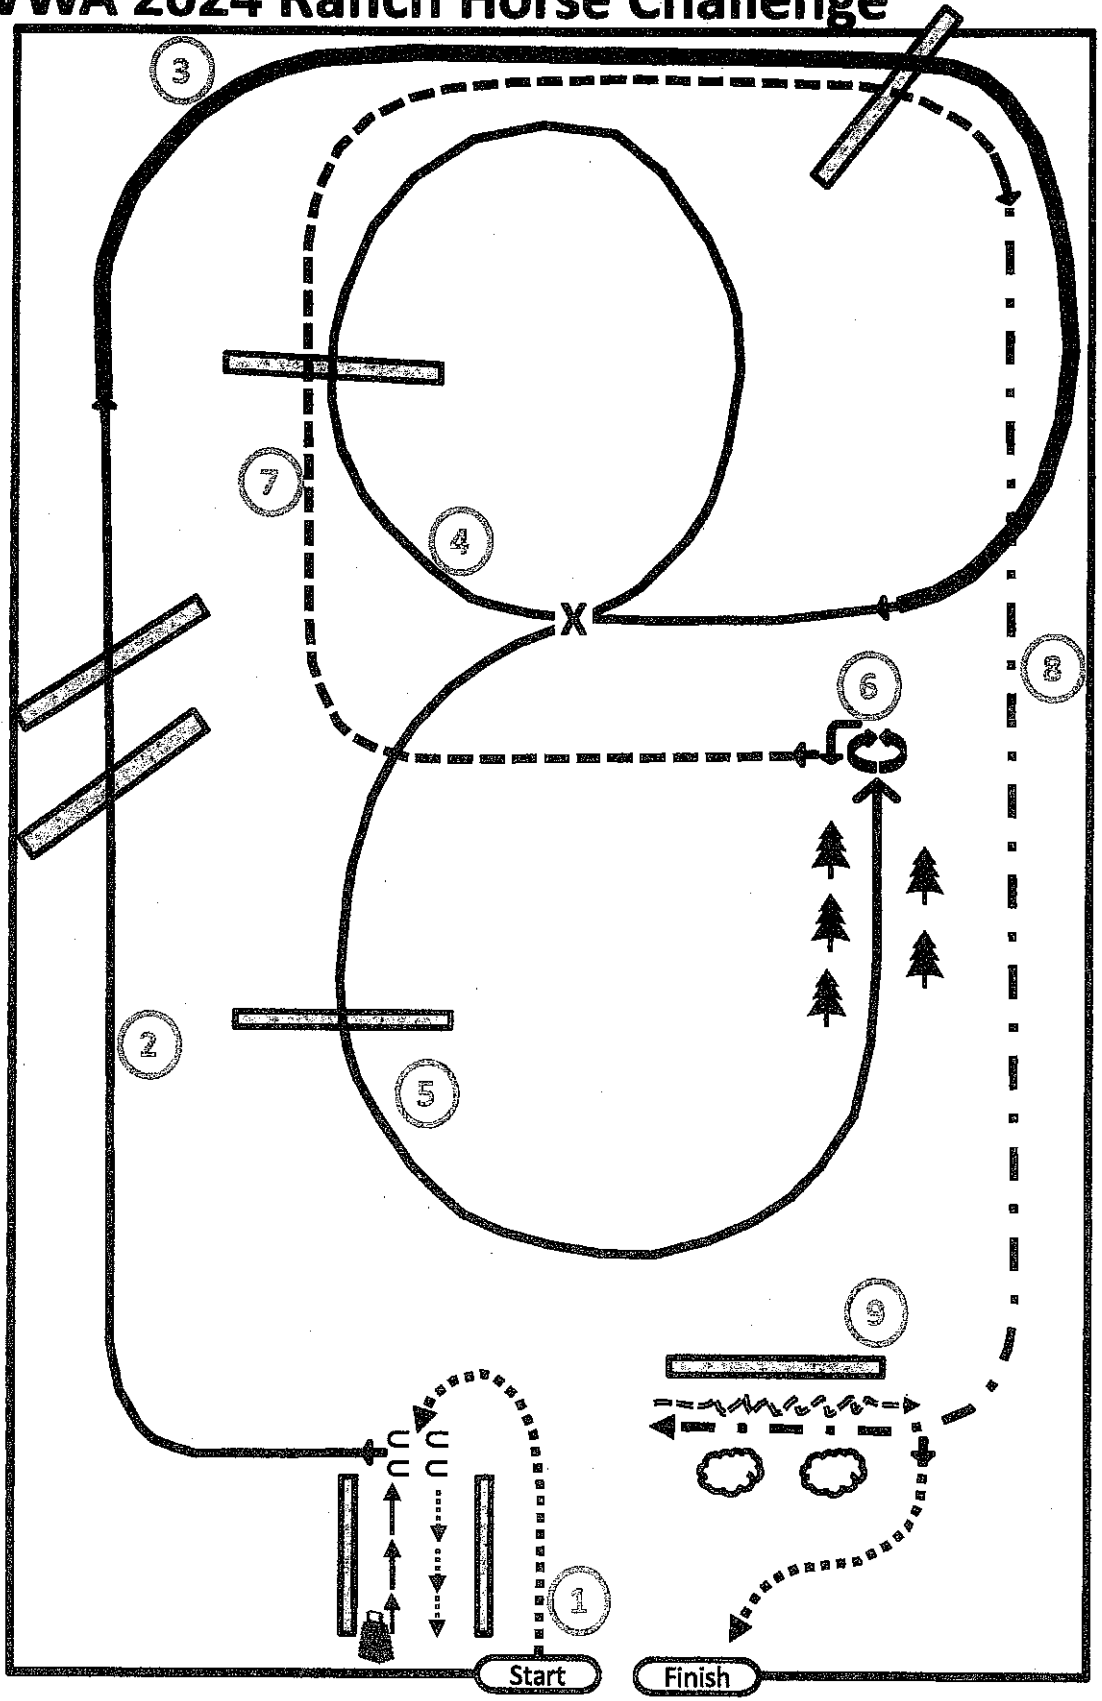

CM

AWWA 2024 Ranch Horse Challenge

1. Walk into arena. Sidepass between poles to left, pick-up bell and ring the cows home, replace bell, and sidepass between poles to right.
2. Right lead over logs.
3. Extend right lead lope around end of arena and over log.
4. Small, slow circle over log. Change lead (May do either a flying lead change or simple lead change).
5. Left lead lope over log and through "chute". Stop
6. 360 turn each way (May start in either direction). Turn 90 left.
7. Trot over logs.
8. Extended trot down the wall around corner through chute. Stop.
9. Back through chute. Hesitate to show completion of pattern. Exit arena at walk.