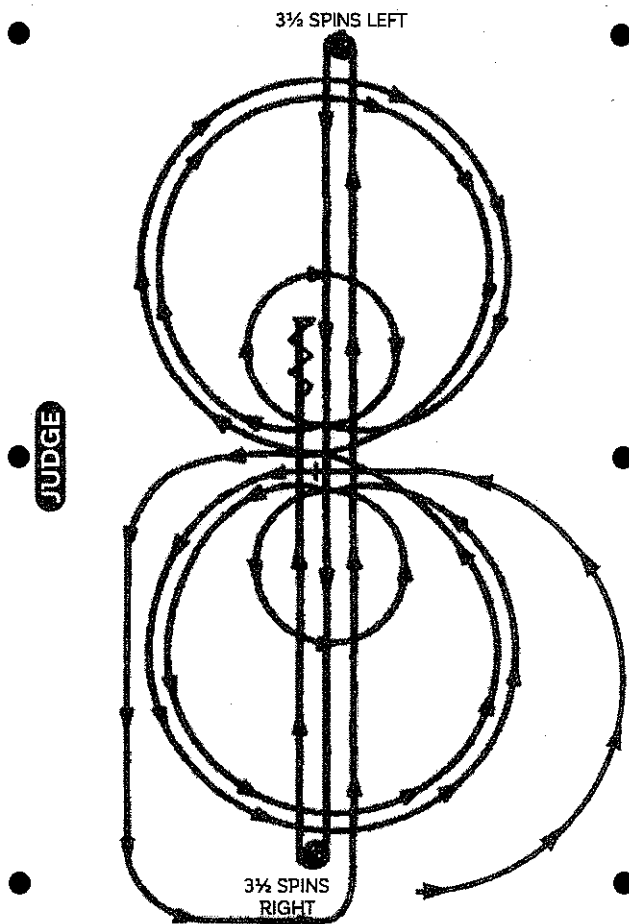

Count: 4

2024 US Nationals

1135 Arabian Limited Reined AATR

1138 HA/AA Limited Reined AATR

SF/F

NRCHA
NATIONAL REINED COW HORSE ASSOCIATION

PATTERN 2 LOPE TOWARD

● Begin on left lead. At the center, without stopping or breaking gait, begin pattern facing toward the judge. Refer to rule 20.6