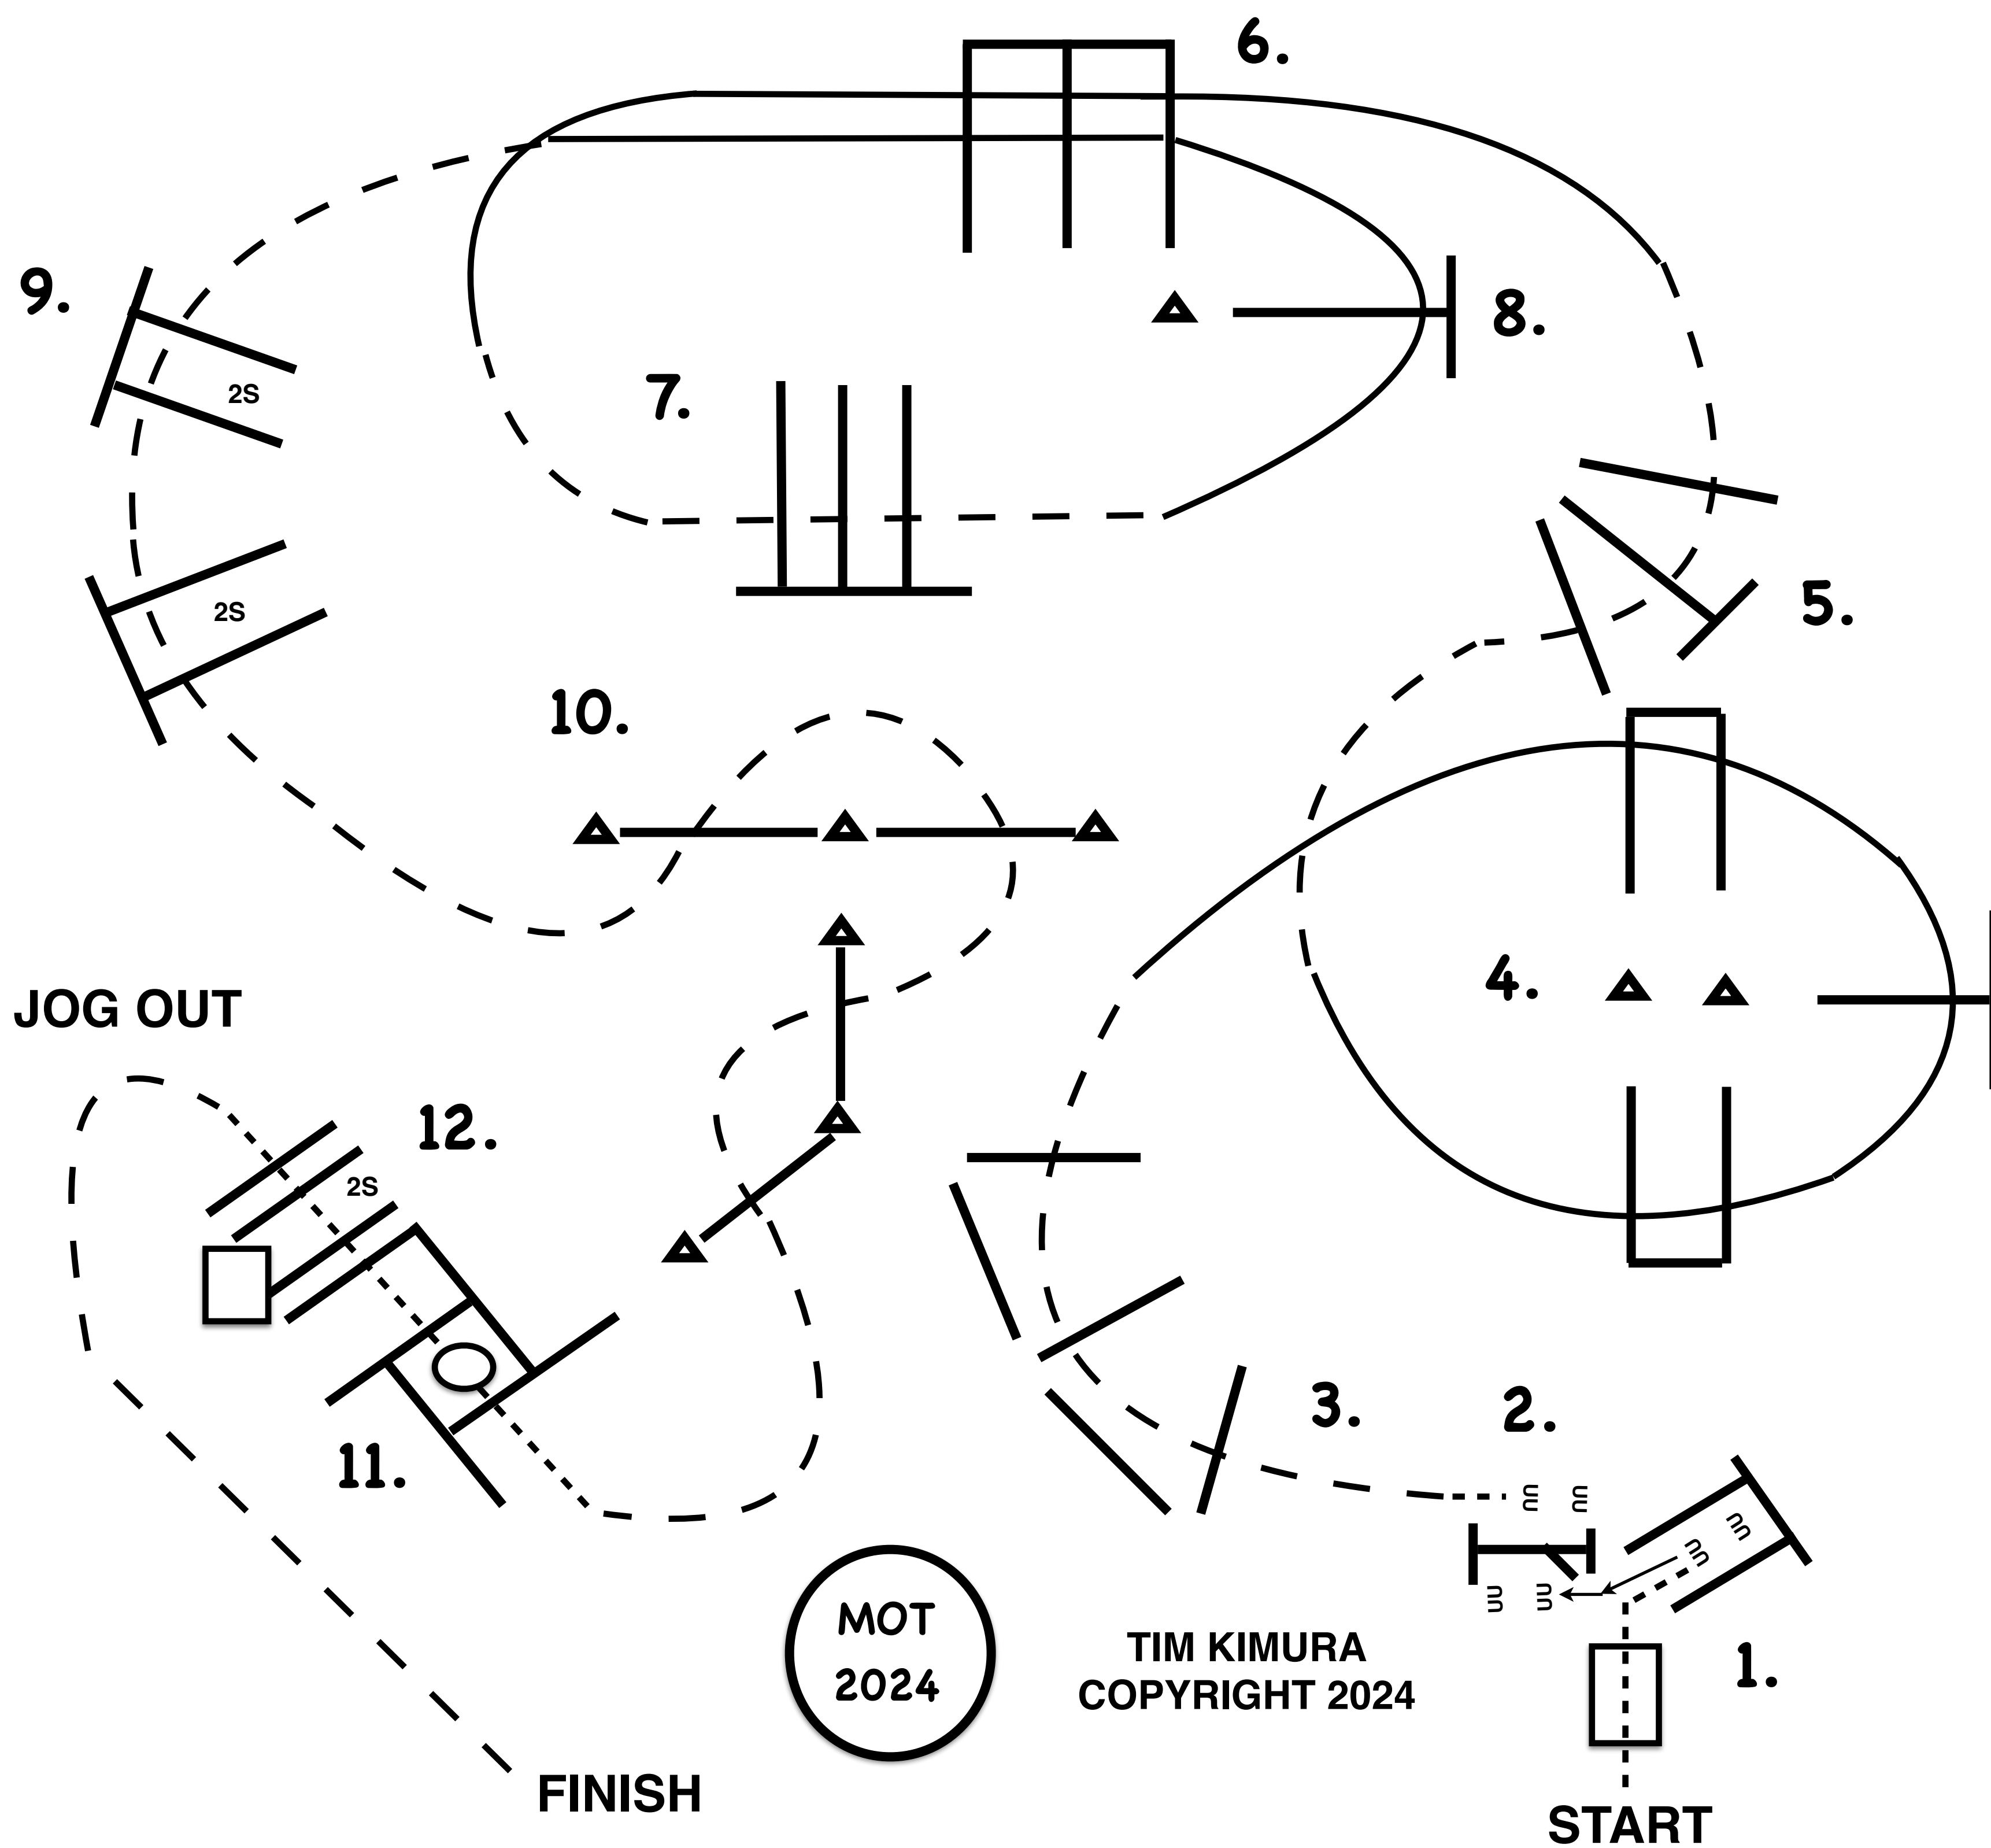

**2024 US NATIONALS
ARABIAN & HALF ARABIAN
CHAMPIONSHIP HORSE SHOW**

**646 HA/AA WESTERN TRAIL HORSE
211 ARABIAN WESTERN TRAIL HORSE OPEN**

FRIDAY OCTOBER 18TH

1. WALK OVER BRIDGE AND INTO CHUTE, BACK UP TO GATE
2. WORK GATE LEFT HAND.
3. YOU MAY WALK FORWARD, THEN JOG OVER POLES.
4. LOPE OVER POLES (RIGHT LEAD).
5. BREAK TO THE JOG, JOG OVER POLES.
6. LOPE OVER POLES (LEFT LEAD).
7. BREAK TO THE JOG, JOG OVER POLES.
8. LOPE OVER POLES (LEFT LEAD).
9. BREAK TO THE JOG, JOG OVER POLES.
10. JOG THROUGH SERPENTINE, JOG OVER POLES.
11. STOP OR BREAK TO THE WALK, WALK INTO BOX, EXECUTE A 360 TURN EITHER WAY, WALK OUT BOX.
12. WALK OVER POLES, JOG OUT...!!!

**2024 US NATIONALS
ARABIAN & HALF ARABIAN
CHAMPIONSHIP HORSE SHOW**

**1897 A/HA/AA WESTERN TRAIL DERBY
6-8 YEAR OLD**

FRIDAY OCTOBER 18TH

1. WALK OVER BRIDGE AND INTO CHUTE, BACK UP TO GATE
2. WORK GATE LEFT HAND.
3. YOU MAY WALK FORWARD, THEN JOG OVER POLES.
4. LOPE OVER POLES (RIGHT LEAD).
5. BREAK TO THE JOG, JOG OVER POLES.
6. LOPE OVER POLES (LEFT LEAD).
7. BREAK TO THE JOG, JOG OVER POLES.
8. LOPE OVER POLES (LEFT LEAD).
9. BREAK TO THE JOG, JOG OVER POLES.
10. JOG THROUGH SERPENTINE, JOG OVER POLES.
11. STOP OR BREAK TO THE WALK, WALK INTO BOX, EXECUTE A 360 TURN EITHER WAY, WALK OUT BOX.
12. WALK OVER POLES, JOG OUT...!!!

**2024 US NATIONALS
ARABIAN & HALF ARABIAN
CHAMPIONSHIP HORSE SHOW**

**3000 HA/AA ENGLISH TRAIL HORSE AAOTR
2045 ARABIAN ENGLISH TRAIL AAOTR**

FRIDAY OCTOBER 18TH

1. WALK OVER BRIDGE AND INTO CHUTE, BACK UP TO GATE
2. WORK GATE LEFT HAND.
3. YOU MAY WALK FORWARD, THEN TROT OVER POLES.
4. CANTER OVER POLES (RIGHT LEAD).
5. BREAK TO THE TROT, TROT OVER POLES.
6. CANTER OVER POLES (LEFT LEAD).
7. BREAK TO THE TROT, TROT OVER POLES.
8. CANTER OVER POLES (LEFT LEAD).
9. BREAK TO THE TROT, TROT OVER POLES.
10. TROT THROUGH SERPENTINE, TROT OVER POLES.
11. STOP OR BREAK TO THE WALK, WALK INTO BOX, EXECUTE A 360 TURN EITHER WAY, WALK OUT BOX.
12. WALK OVER POLES... TROT OUT!!!