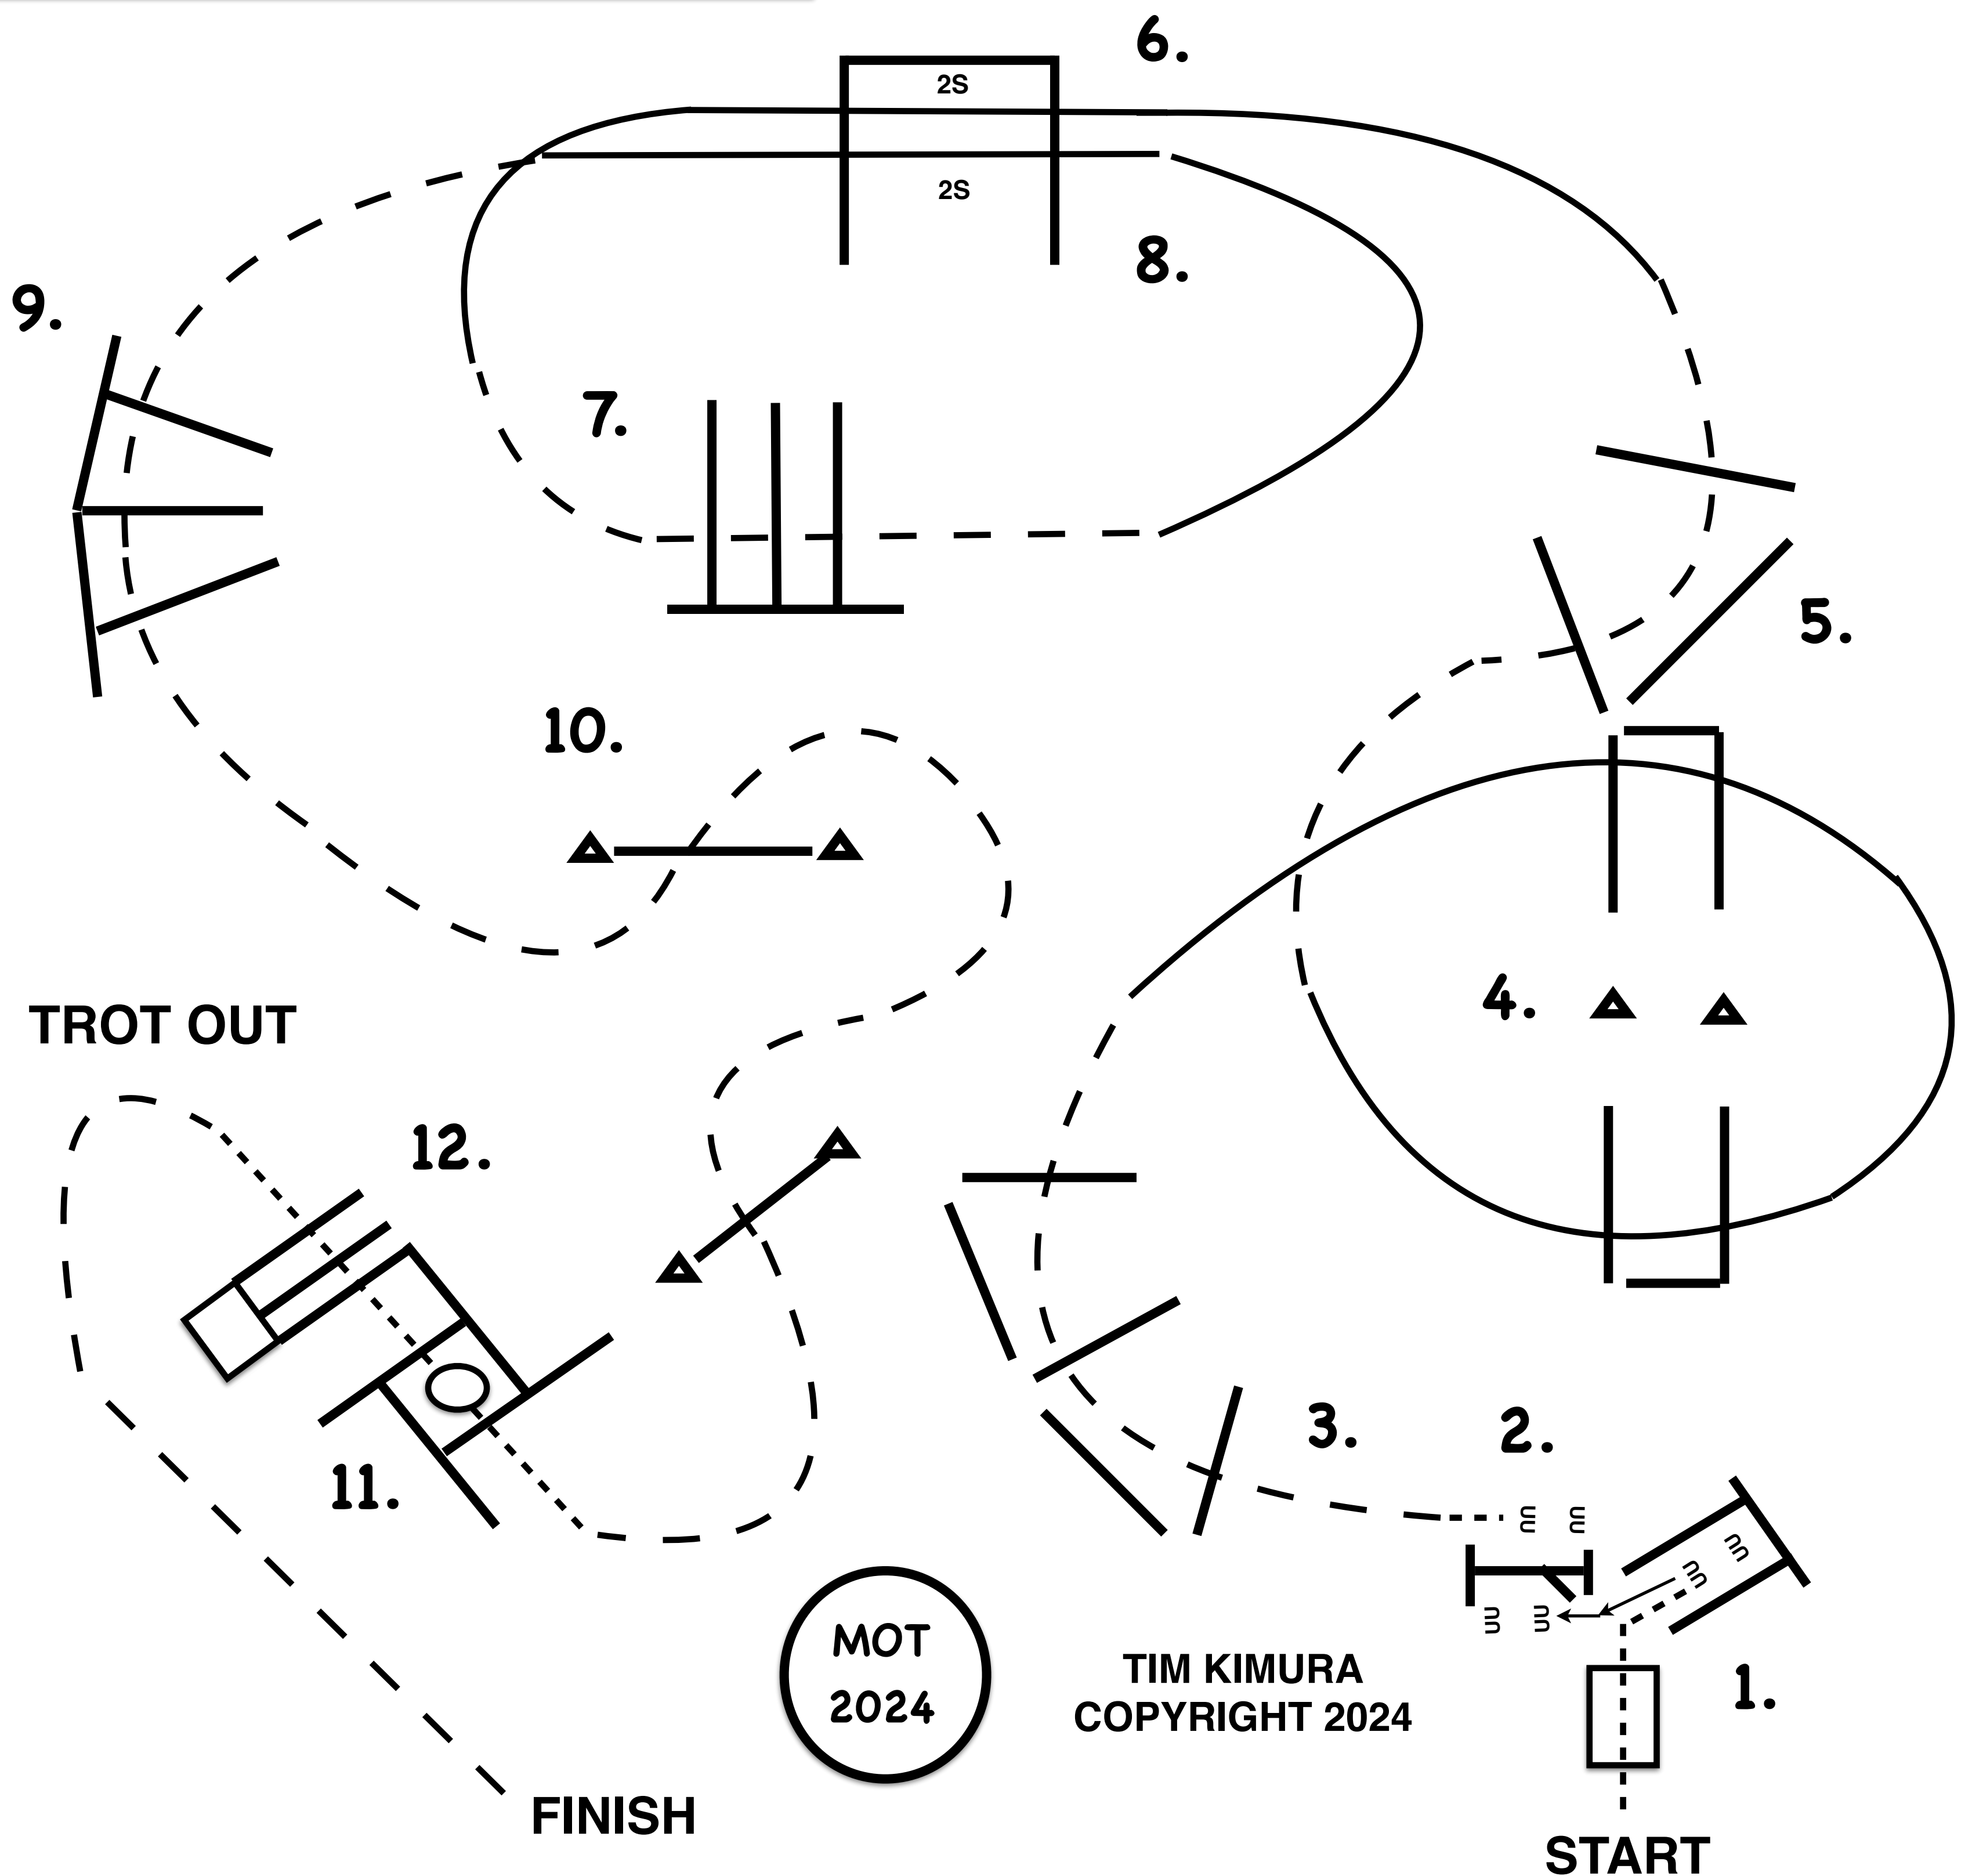

**2024 US NATIONALS
ARABIAN & HALF ARABIAN
CHAMPIONSHIP HORSE SHOW**

**646 HA/AA WESTERN TRAIL HORSE
211 ARABIAN WESTERN TRAIL HORSE OPEN**

FRIDAY OCTOBER 18TH

1. WALK OVER BRIDGE AND INTO CHUTE, BACK UP TO GATE
2. WORK GATE LEFT HAND.
3. YOU MAY WALK FORWARD, THEN JOG OVER POLES.
4. LOPE OVER POLES (RIGHT LEAD).
5. BREAK TO THE JOG, JOG OVER POLES.
6. LOPE OVER POLES (LEFT LEAD).
7. BREAK TO THE JOG, JOG OVER POLES.
8. LOPE OVER POLES (LEFT LEAD).
9. BREAK TO THE JOG, JOG OVER POLES.
10. JOG THROUGH SERPENTINE, JOG OVER POLES.
11. STOP OR BREAK TO THE WALK, WALK INTO BOX, EXECUTE A 360 TURN EITHER WAY, WALK OUT BOX.
12. WALK OVER POLES, JOG OUT...!!!

**2024 US NATIONALS
ARABIAN & HALF ARABIAN
CHAMPIONSHIP HORSE SHOW**

**1897 A/HA/AA WESTERN TRAIL DERBY
6-8 YEAR OLD**

FRIDAY OCTOBER 18TH

1. WALK OVER BRIDGE AND INTO CHUTE, BACK UP TO GATE
2. WORK GATE LEFT HAND.
3. YOU MAY WALK FORWARD, THEN JOG OVER POLES.
4. LOPE OVER POLES (RIGHT LEAD).
5. BREAK TO THE JOG, JOG OVER POLES.
6. LOPE OVER POLES (LEFT LEAD).
7. BREAK TO THE JOG, JOG OVER POLES.
8. LOPE OVER POLES (LEFT LEAD).
9. BREAK TO THE JOG, JOG OVER POLES.
10. JOG THROUGH SERPENTINE, JOG OVER POLES.
11. STOP OR BREAK TO THE WALK, WALK INTO BOX, EXECUTE A 360 TURN EITHER WAY, WALK OUT BOX.
12. WALK OVER POLES, JOG OUT...!!!

**2024 US NATIONALS
ARABIAN & HALF ARABIAN
CHAMPIONSHIP HORSE SHOW**

**3000 HA/AA ENGLISH TRAIL HORSE AAOTR
2045 ARABIAN ENGLISH TRAIL AAOTR**

FRIDAY OCTOBER 18TH

1. WALK OVER BRIDGE AND INTO CHUTE, BACK UP TO GATE
2. WORK GATE LEFT HAND.
3. YOU MAY WALK FORWARD, THEN TROT OVER POLES.
4. CANTER OVER POLES (RIGHT LEAD).
5. BREAK TO THE TROT, TROT OVER POLES.
6. CANTER OVER POLES (LEFT LEAD).
7. BREAK TO THE TROT, TROT OVER POLES.
8. CANTER OVER POLES (LEFT LEAD).
9. BREAK TO THE TROT, TROT OVER POLES.
10. TROT THROUGH SERPENTINE, TROT OVER POLES.
11. STOP OR BREAK TO THE WALK, WALK INTO BOX, EXECUTE A 360 TURN EITHER WAY, WALK OUT BOX.
12. WALK OVER POLES... TROT OUT!!!