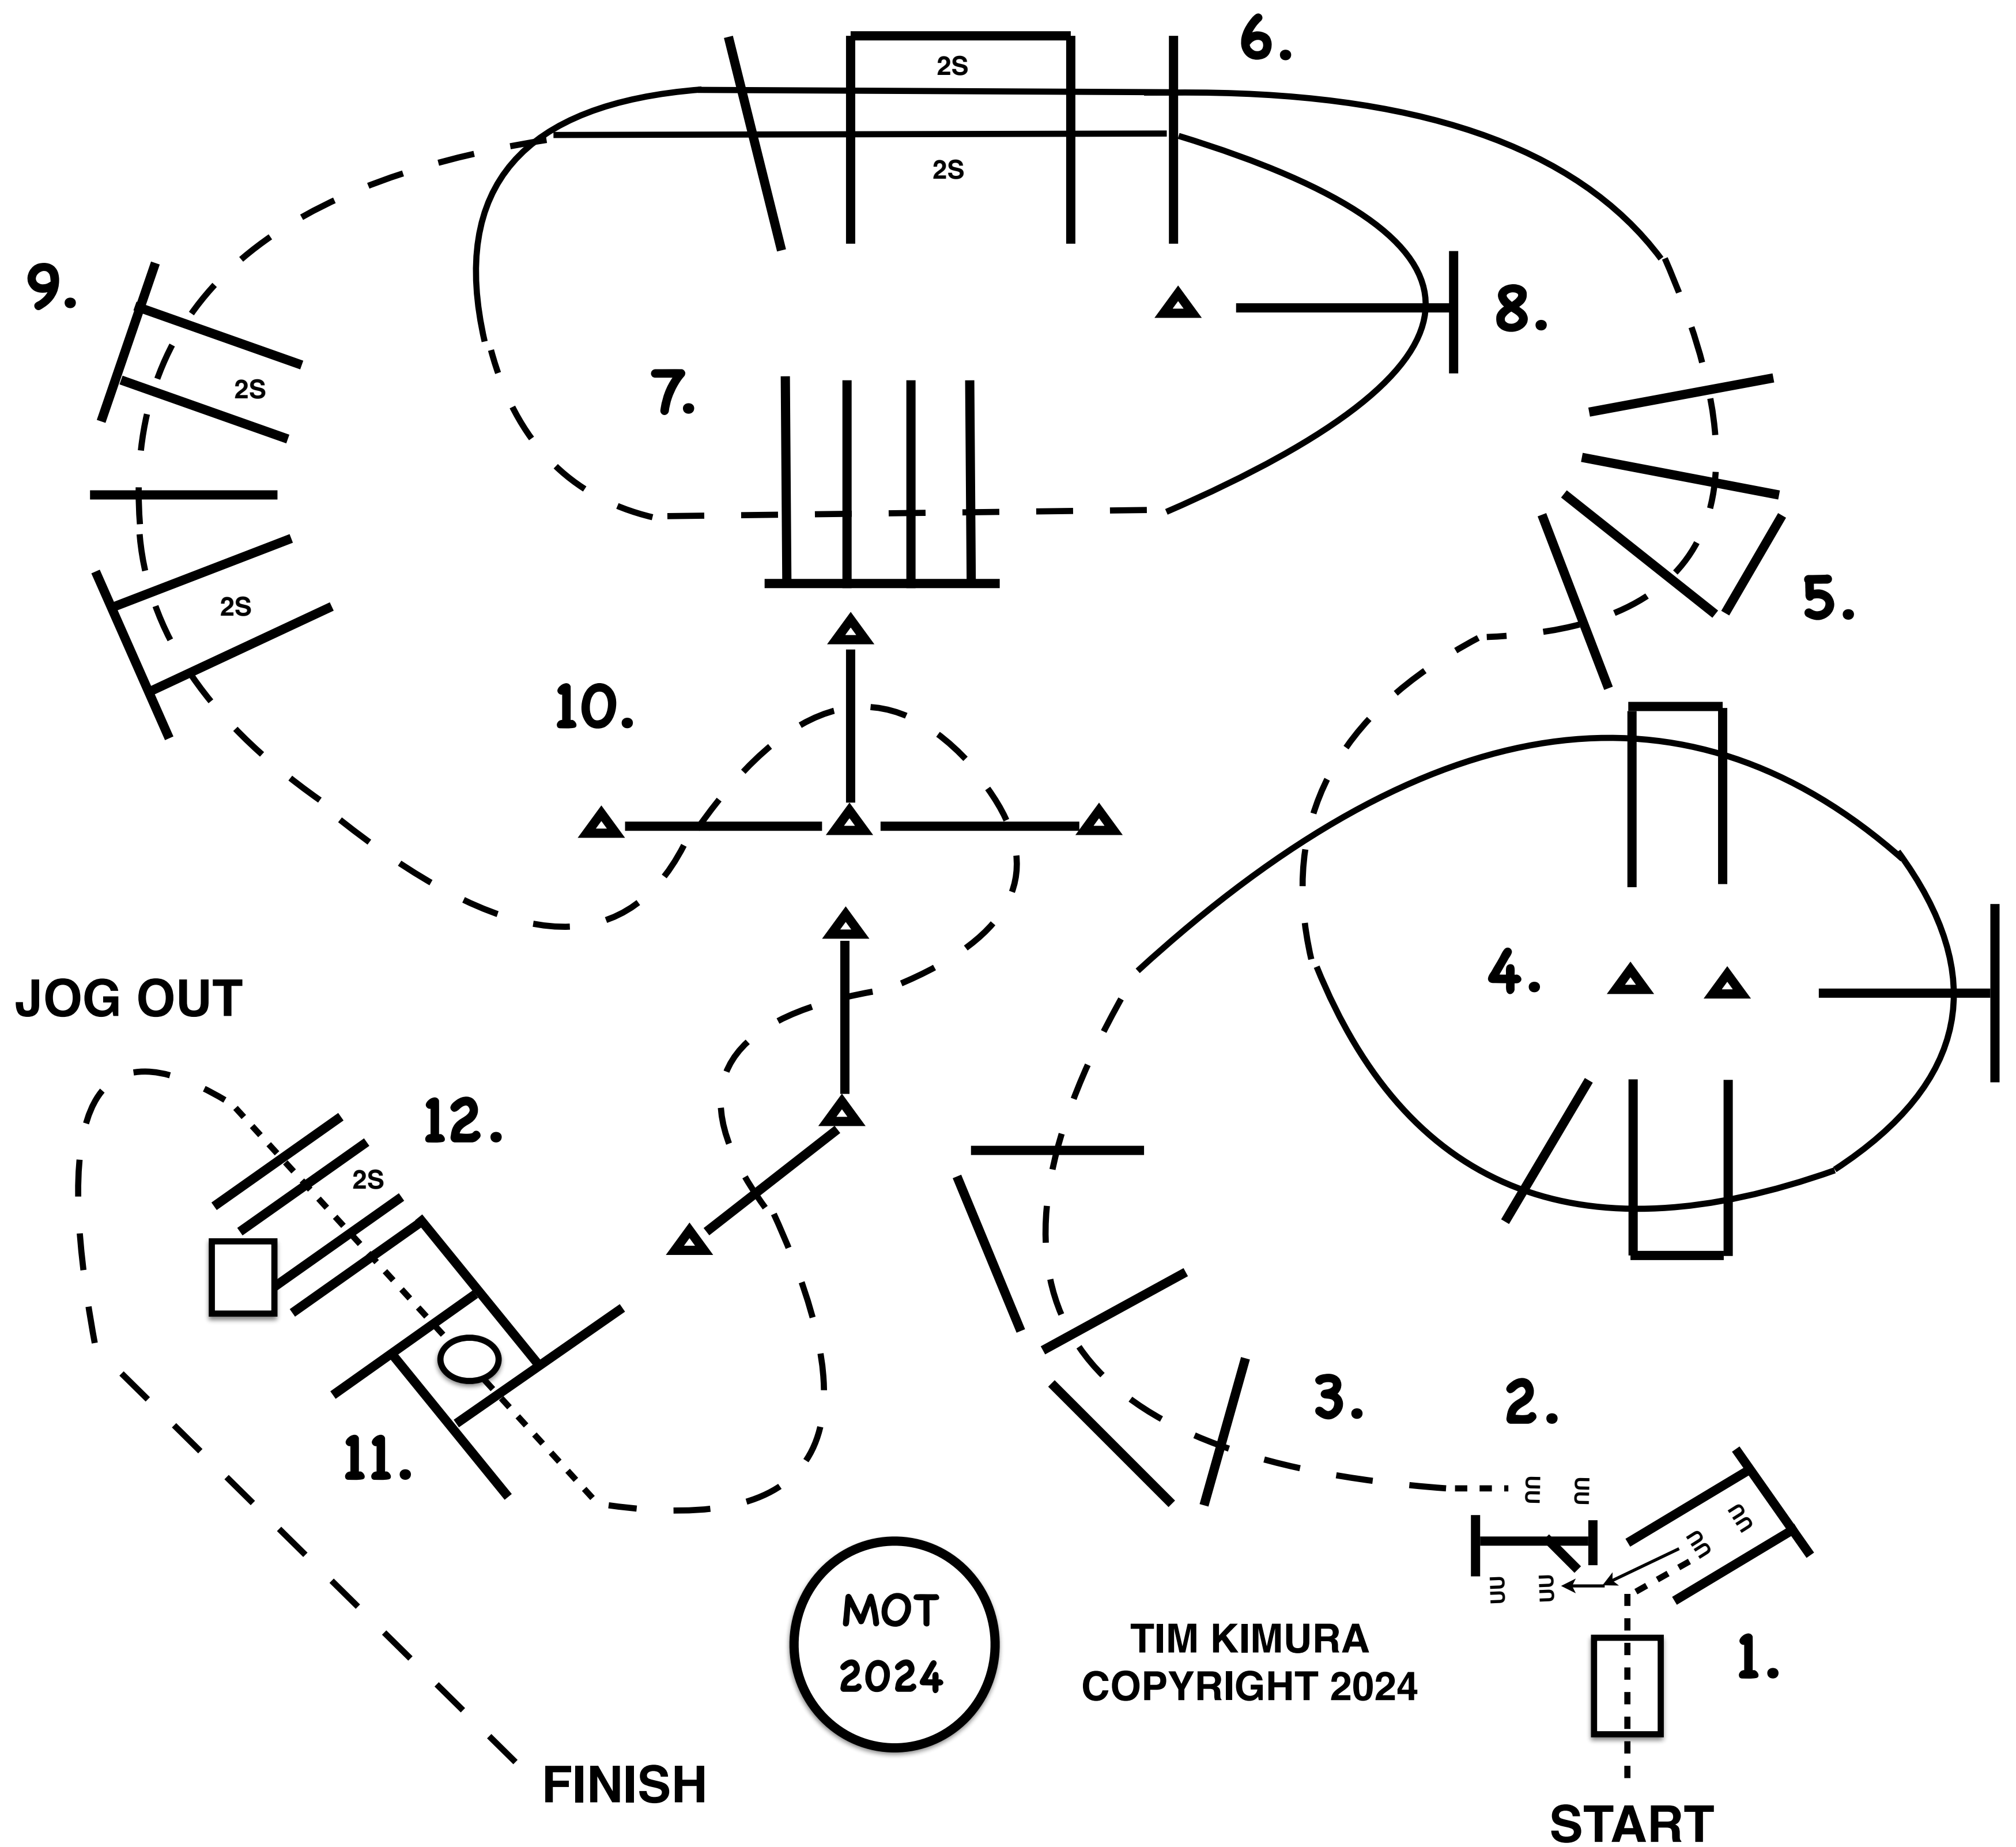

**2024 US NATIONALS
ARABIAN & HALF ARABIAN
CHAMPIONSHIP HORSE SHOW**

**646 HA/AA WESTERN TRAIL HORSE
211 ARABIAN WESTERN TRAIL HORSE OPEN**

FRIDAY OCTOBER 18TH

1. WALK OVER BRIDGE AND INTO CHUTE, BACK UP TO GATE
2. WORK GATE LEFT HAND.
3. YOU MAY WALK FORWARD, THEN JOG OVER POLES.
4. LOPE OVER POLES (RIGHT LEAD).
5. BREAK TO THE JOG, JOG OVER POLES.
6. LOPE OVER POLES (LEFT LEAD).
7. BREAK TO THE JOG, JOG OVER POLES.
8. LOPE OVER POLES (LEFT LEAD).
9. BREAK TO THE JOG, JOG OVER POLES.
10. JOG THROUGH SERPENTINE, JOG OVER POLES.
11. STOP OR BREAK TO THE WALK, WALK INTO BOX, EXECUTE A 360 TURN EITHER WAY, WALK OUT BOX.
12. WALK OVER POLES, JOG OUT...!!!

**2024 US NATIONALS
ARABIAN & HALF ARABIAN
CHAMPIONSHIP HORSE SHOW**

**1897 A/HA/AA WESTERN TRAIL DERBY
6-8 YEAR OLD**

FRIDAY OCTOBER 18TH

1. WALK OVER BRIDGE AND INTO CHUTE, BACK UP TO GATE
2. WORK GATE LEFT HAND.
3. YOU MAY WALK FORWARD, THEN JOG OVER POLES.
4. LOPE OVER POLES (RIGHT LEAD).
5. BREAK TO THE JOG, JOG OVER POLES.
6. LOPE OVER POLES (LEFT LEAD).
7. BREAK TO THE JOG, JOG OVER POLES.
8. LOPE OVER POLES (LEFT LEAD).
9. BREAK TO THE JOG, JOG OVER POLES.
10. JOG THROUGH SERPENTINE, JOG OVER POLES.
11. STOP OR BREAK TO THE WALK, WALK INTO BOX, EXECUTE A 360 TURN EITHER WAY, WALK OUT BOX.
12. WALK OVER POLES, JOG OUT...!!!

**2024 US NATIONALS
ARABIAN & HALF ARABIAN
CHAMPIONSHIP HORSE SHOW**

**3000 HA/AA ENGLISH TRAIL HORSE AAOTR
2045 ARABIAN ENGLISH TRAIL AAOTR**

FRIDAY OCTOBER 18TH

1. WALK OVER BRIDGE AND INTO CHUTE, BACK UP TO GATE
2. WORK GATE LEFT HAND.
3. YOU MAY WALK FORWARD, THEN TROT OVER POLES.
4. CANTER OVER POLES (RIGHT LEAD).
5. BREAK TO THE TROT, TROT OVER POLES.
6. CANTER OVER POLES (LEFT LEAD).
7. BREAK TO THE TROT, TROT OVER POLES.
8. CANTER OVER POLES (LEFT LEAD).
9. BREAK TO THE TROT, TROT OVER POLES.
10. TROT THROUGH SERPENTINE, TROT OVER POLES.
11. STOP OR BREAK TO THE WALK, WALK INTO BOX, EXECUTE A 360 TURN EITHER WAY, WALK OUT BOX.
12. WALK OVER POLES... TROT OUT!!!