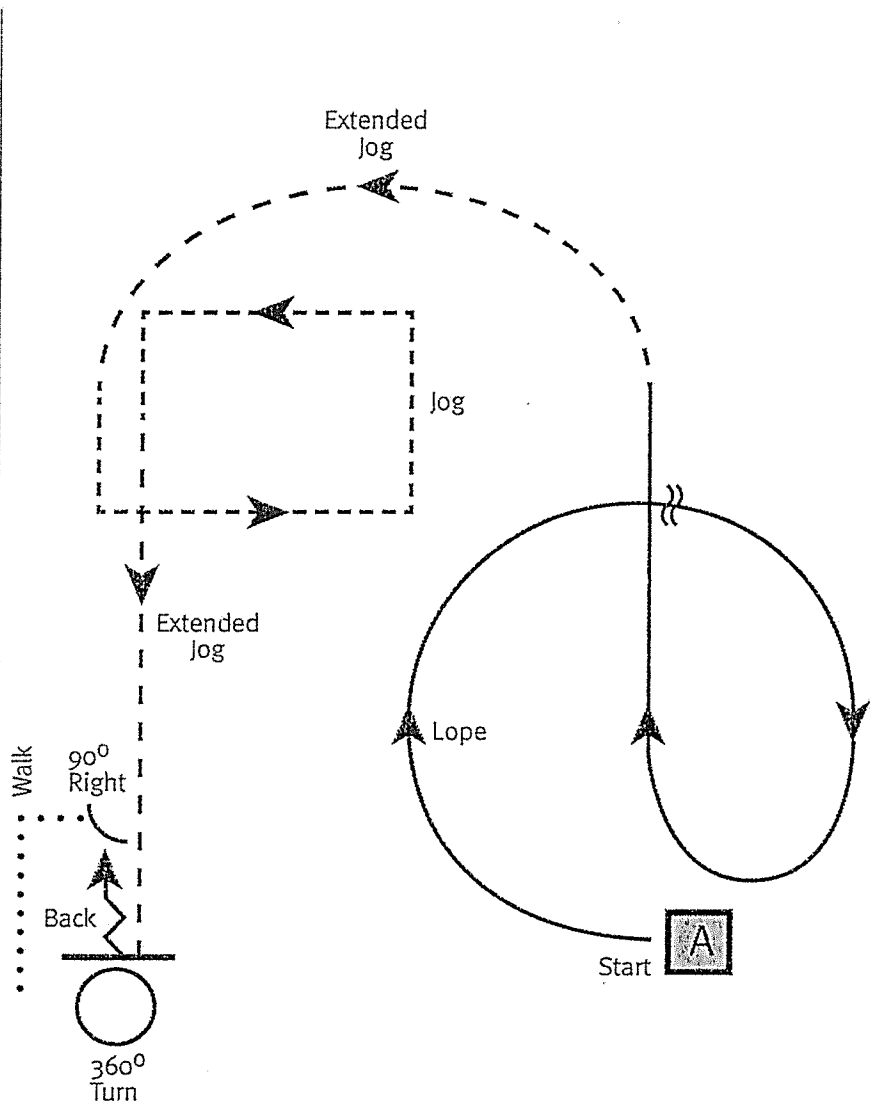

2024 AHA Youth Nationals
1120 Arabian & 1145 HA/AA
Western Horsemanship 15-18

Section SF/F

Western Horsemanship

LEVEL 3 • PATTERN YY

The drawn description of this pattern is only intended for the general depiction of the pattern. Exhibitors should utilize the arena to best exhibit their horses.

Be ready at marker A.

Lope right lead, simple change of lead, left lead counter canter.

Extended jog.

Jog a square.

Extended jog.

Stop when even with marker A. Execute a 360-degree turn to the left on the haunches.

Back at least 1 horse length.

Execute 90-degree turn right on the haunches.

Walk, stop.

Return to line up or exit arena as directed by ringmaster.

This pattern may only be used for:
• 14-18 • 19 & Over

This pattern may **NOT** be used for:
• 13 & Under • 14 & Under

If used at a Regional or National Show, pattern may not be run from the lineup.