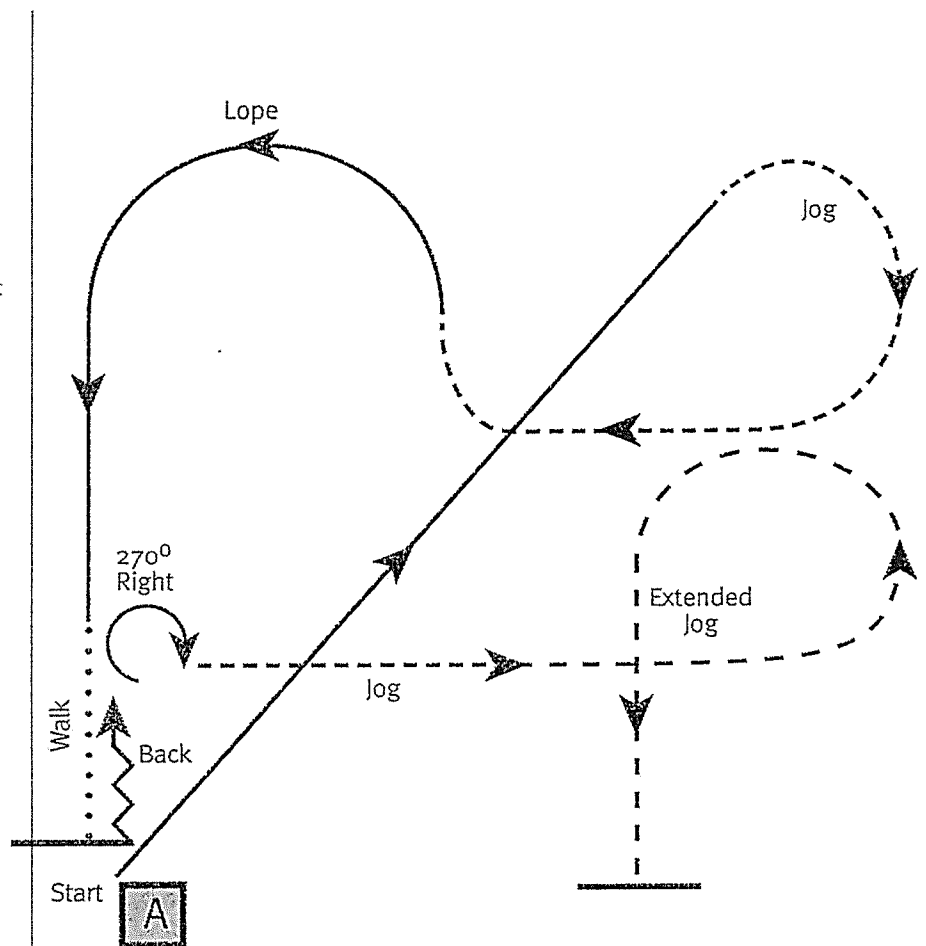

- Be ready at marker A.
- Lope, right lead.
- Jog.
- Lope, left lead.
- Walk.
- Stop, back.
- Execute a 270-degree turn to the right on the haunches.
- Jog.
- Extended jog, stop when even with cone A.
- Return to line up or exit arena as directed by ringmaster.