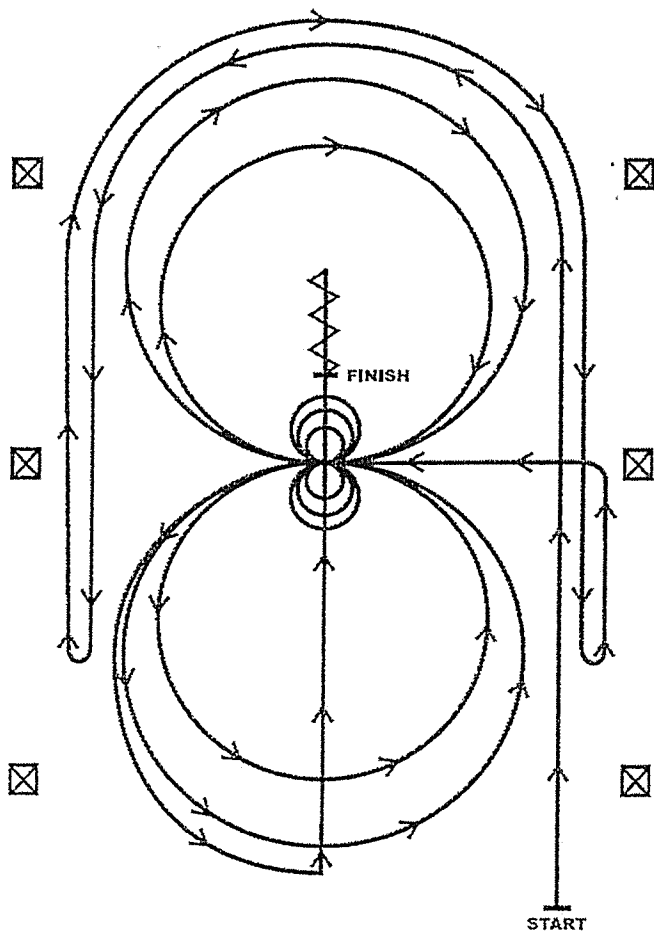

Count: 4

2024 AHA Youth Nationals

390 A/HA/AA Short Stirrup 10 & Under

SFF

Pattern B

Pattern B

To be used for the Youth 10 & Under Short Stirrup and Para-Reining only.

1. Beginning, lope straight up the right side of the arena, circle the top of the arena run straight down the opposite or left side of the arena past the center mark and do a right rollback—no hesitation.
2. Continue straight up the left side of the arena circle back around the top of the arena run straight down the right side of the arena past the center marker and do a left rollback—no hesitation.
3. Continue up the right side of the arena to the center marker, at the center marker the horse should be on the left lead and complete two circles to the left, one large fast and one small slow. Stop at center. Hesitate.
4. Complete three spins to the left. Hesitate.
5. Complete two circles to the right, one large fast and one small slow. Stop at center. Hesitate.
6. Complete three spins to the right. Hesitate.
7. Begin a large circle to the left, do not close the circle. Continue up the center of the arena past the center marker and do a sliding stop. Back up at least ten feet. Hesitate to demonstrate completion of the pattern.