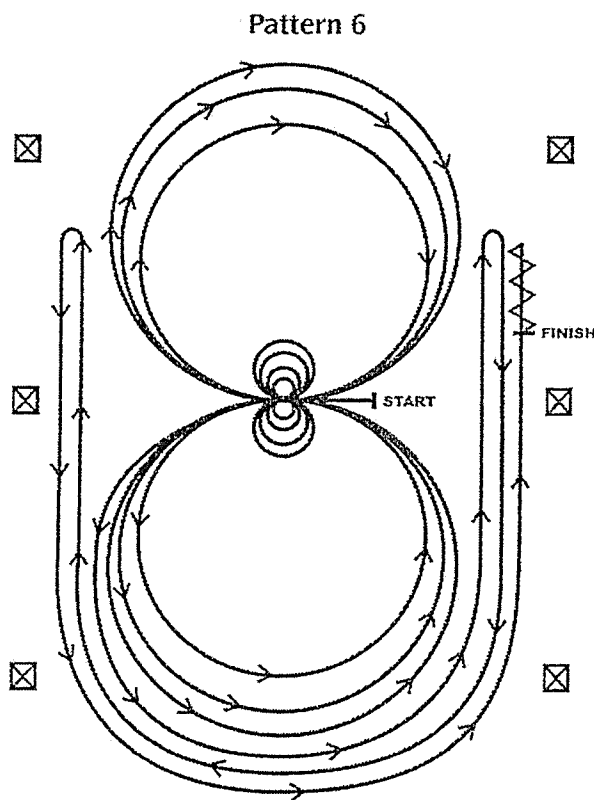

Count: 10

2024 YOUTH & MID SUMMER NATIONALS
ALL JOTR CLASSES ALL AGES
ARABIAN & HA/AA
SFF

Pattern 6

Horses may walk or jog to the center of arena. (To assist with the show schedule, show management may require that horses be jogged to center. Show management is responsible for posting this requirement.) Horses must walk or stop prior to starting pattern. Beginning at the center of the arena facing the left wall or fence.