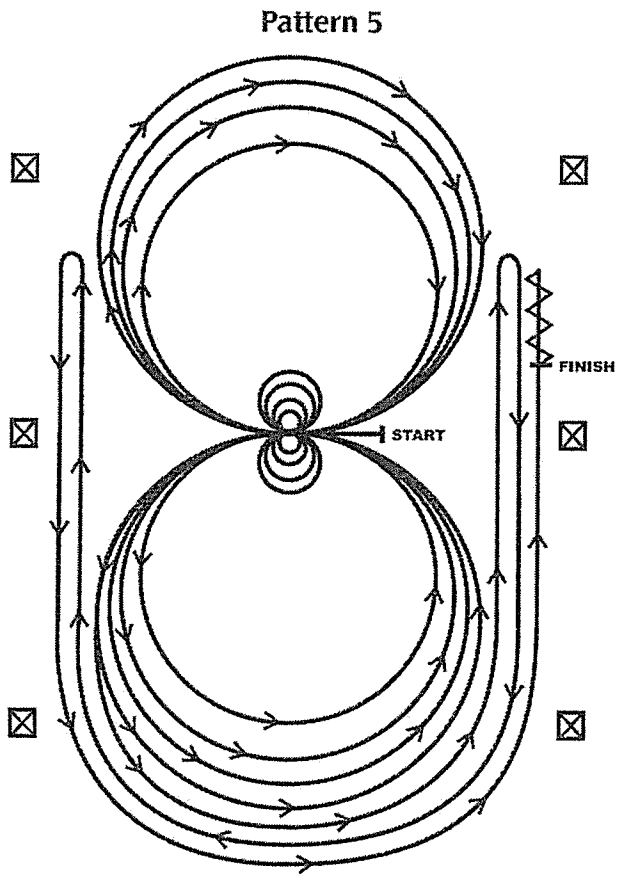

Count: 16

**2024 AHA Youth Nationals**  
**REINING SEAT EQUITATION**  
**1101/1102 ARABIAN      1103/1104 HA/AA**  
**SFF – one go Only**

**Pattern 5**

Horses may walk or jog to the center of arena. (To assist with the show schedule, show management may require that horses be jogged to center. Show management is responsible for posting this requirement.) Horses must walk or stop prior to starting pattern. Beginning at the center of the arena facing the left wall or fence.