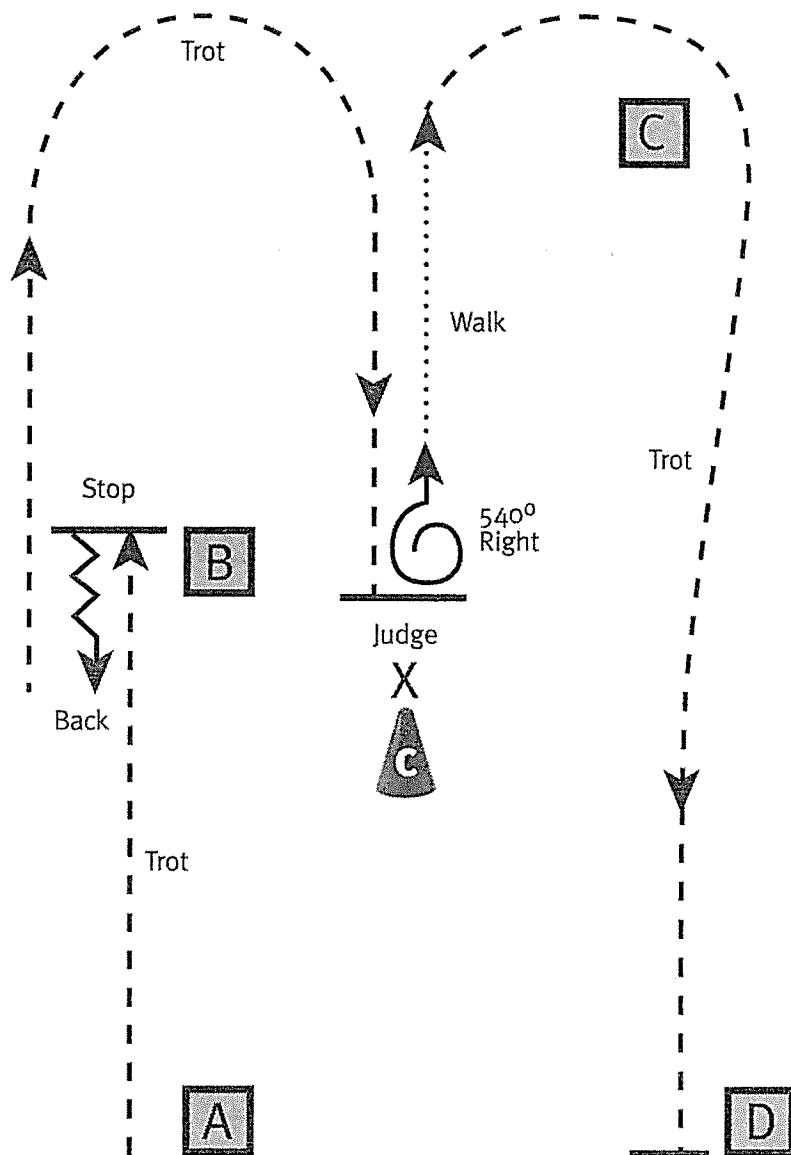

- In the Ring**— Exhibitors enter arena and remain collectively for the entire class. Exhibitors are to enter the arena at the walk. Trot at the marker and line up at the discretion of the ringmaster.
- In and Out of the Ring**— Exhibitors enter arena one at a time and are excused at the completion of their pattern.
- At the Gate**— Exhibitors enter arena one at a time and are gathered in arena for final inspection as a collective group.

Be ready at marker A.

Trot to marker B.

Stop. Back four steps.

Trot curve around marker B and to Judge.

Stop, set up for inspection.

When dismissed, execute a 540-degree turn.

Walk until even with marker C.

Trot around marker C and to marker D as shown. Stop at marker D.

Return to the lineup at the trot or exit as instructed by the ringmaster.

	Stop / Halt
—	Canter
- -	Trot
· · · ·	Walk
~ ~ ~ ~	Back
■	Marker
⊕	Lineup