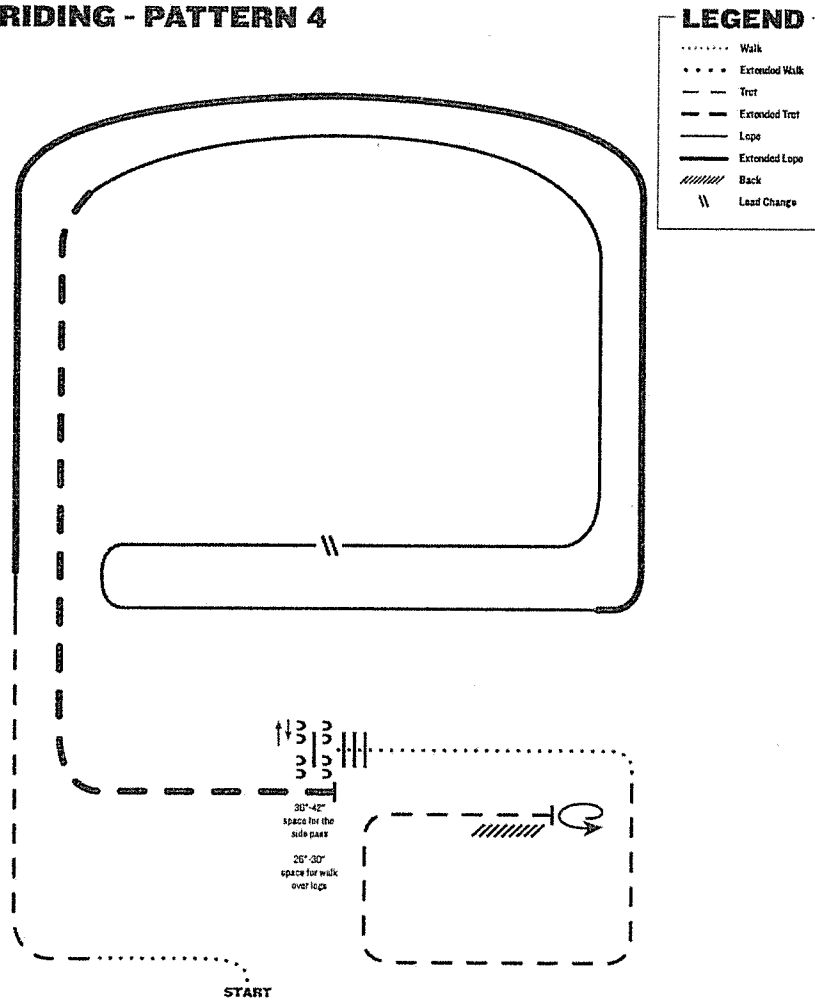

2024 AHA Youth Nationals

1256 Arabian & 1258 HA/AA RANCH RIDING 14 & Under

1257 ARABIAN & 1259 HA/AA RANCH RIDING 15 - 18

SFF – one go Only

RANCH RIDING - PATTERN 4

1. Walk
2. Trot
3. Extended lope right lead
4. Lope right lead
5. Change leads (simple or flying)
6. Lope left lead
7. Extended trot
8. Stop, side pass left, side pass right, 1/2 way
9. Walk over logs
10. Walk
11. Trot square
12. Stop, 360° turn left, and back

Revised 05-2021