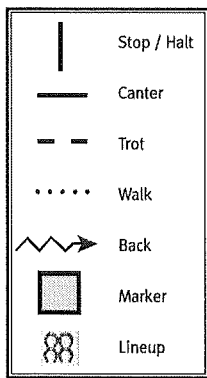

2024 AHA Youth Nationals
852 HA/AA Saddle Seat Equ 14 & Under
Sections SF/F

Saddle Seat

LEVEL 1 • PATTERN N

Enter the ring and turn to the right.

Trot down the right straightaway on the right diagonal to the center point of a figure eight facing the rail. Halt.

Canter a figure eight either direction first. Halt

Trot from the center point of the figure eight to the left around the turn and continue trotting down the straightaway on the right diagonal.

Without stopping, exit the ring.

This pattern may only be used for:

- 13 & Under
- 14 - 18
- 18 & Under
- 19 & Over

If used at a Regional or National Show, pattern may not be run from the lineup.