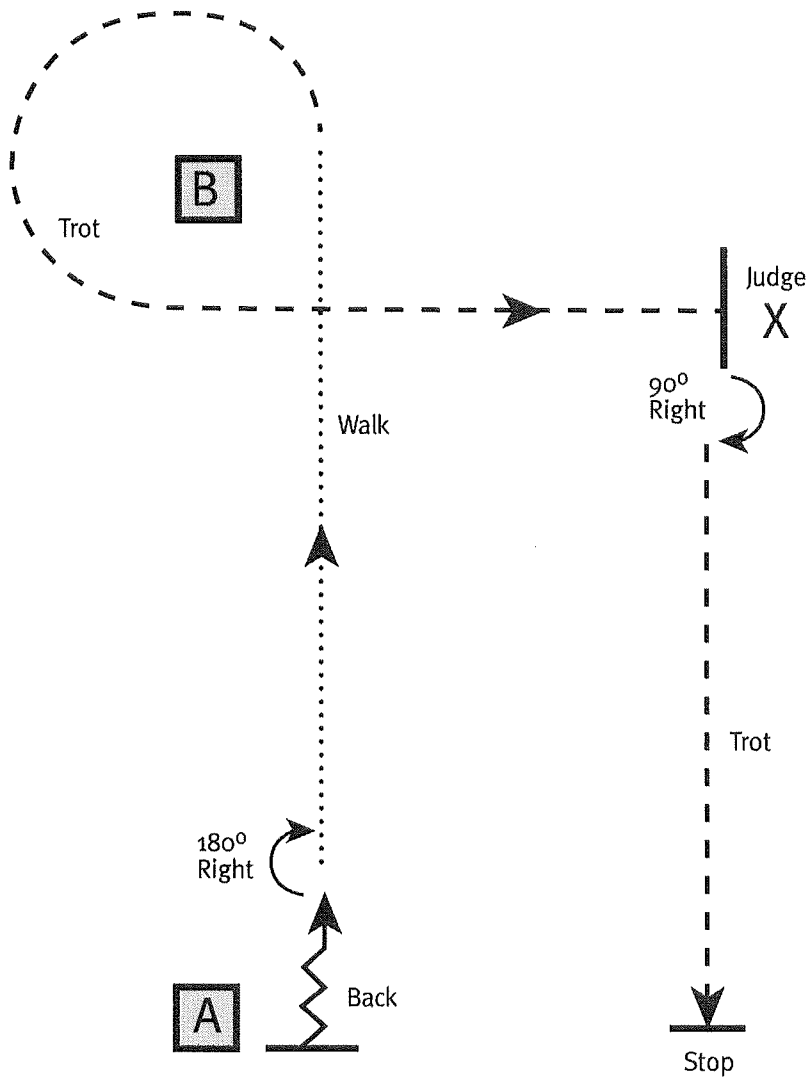

## 917 Showmanship W/T 10 & Under SF/F

In and out of Ring

- In the Ring**— Exhibitors enter arena and remain collectively for the entire class. Exhibitors are to enter the arena at the walk. Trot at the marker and line up at the discretion of the ringmaster.
- In and Out of the Ring**— Exhibitors enter arena one at a time and are excused at the completion of their pattern.
- At the Gate**— Exhibitors enter arena one at a time and are gathered in arena for final inspection as a collective group.

## LEVEL 1 • PATTERN J

Exhibitors are to complete the pattern on the side of the marker as indicated in the drawing

Be ready at marker A.

At marker A back four steps.

Perform a 180-degree turn.

Walk to marker B.

At marker B trot around B and to the judge, set up for inspection.

When dismissed perform a 90-degree turn and trot away as drawn until even with marker A. Stop.

Return to the lineup at the trot or exit arena as instructed by the ringmaster.