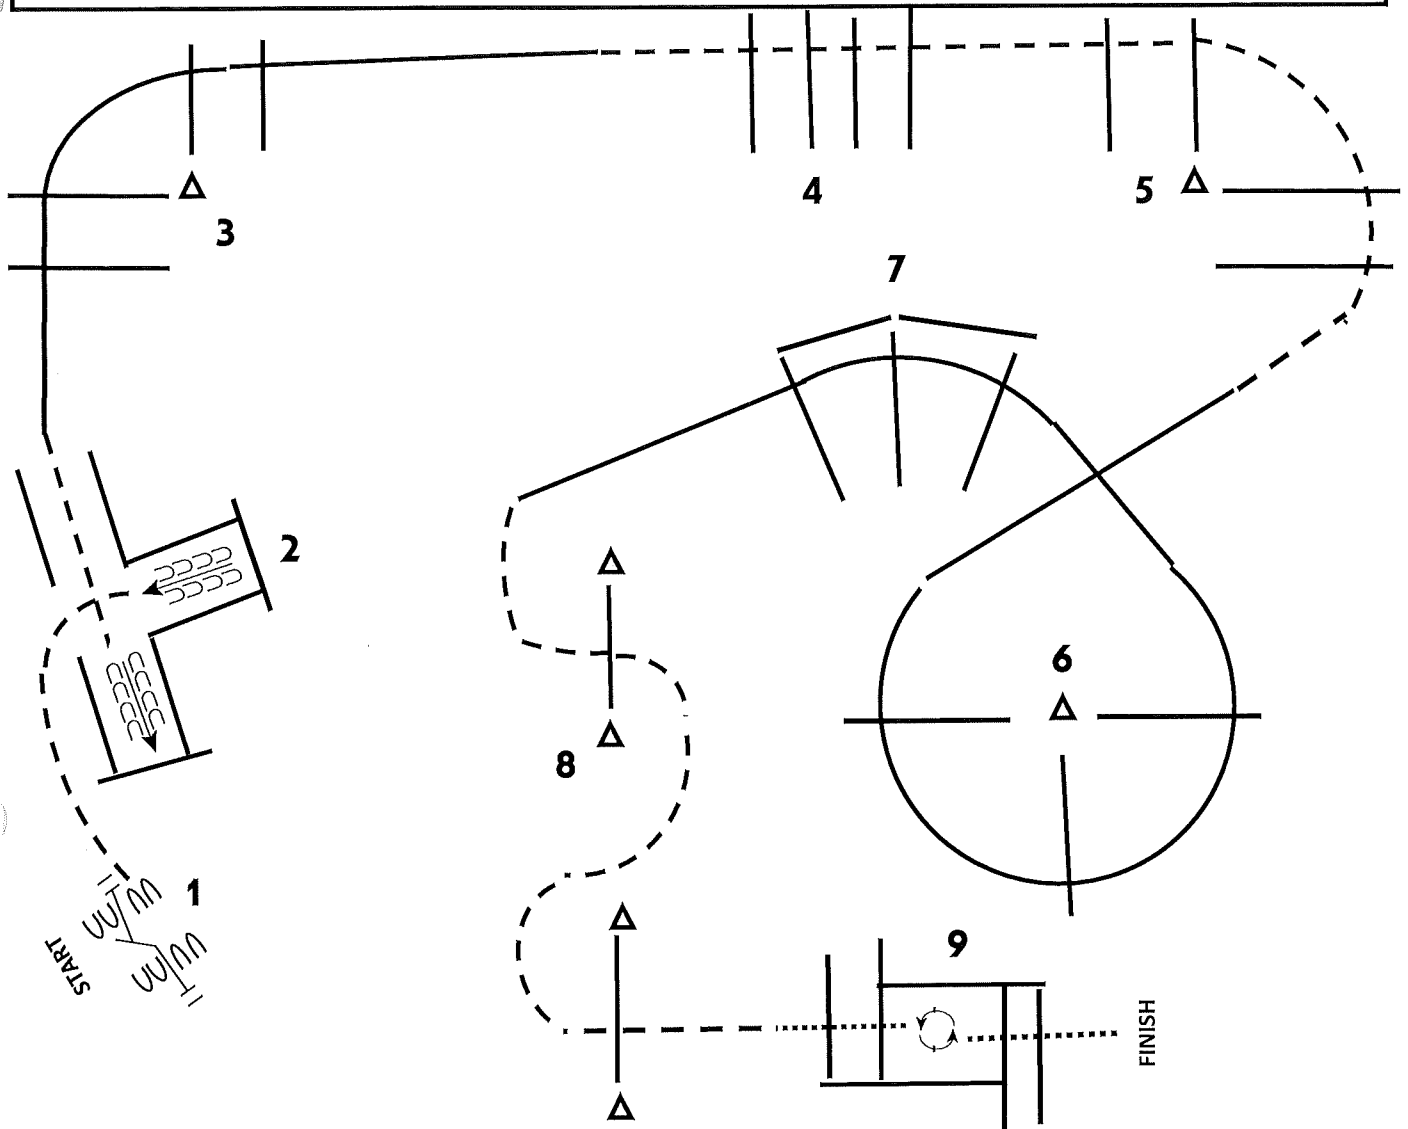

Designs by: A/S Trail Equipment & Services COPYRIGHT 2024 Arabian Youth Nationals classes : 1537 SF , 1536 SF , 1590 SF , 1589 SF : Arabian Western JTR 15-18 CH, Arabian Western JTR 14 & Under CH , HA/AA Arabian Western JTR 15-18 CH , HA/AA Arabian Western JTR 14 & Under CH

1. walk into box 360 either direction walk out of box 2.right lead lope over poles 3. break to jog over poles 4. continue to jog through serpentine 5. left lead lope through pin wheel 6. break to jog over poles 7. left lead lope over poles into chute 8. back around corner and jog out over poles to gate 9.right hand push gate to finish

1. left hand push gate then jog into chute 2. back corner then jog out of chute 3. right lead lope over poles 4. break to jog over poles 5. continue to jog over poles 6. left lead lope over poles 7. continue left lead lope over poles 8. break to jog through serpentine 9. stop or break to walk over poles into box do 360 to the left and walk out over poles to finish