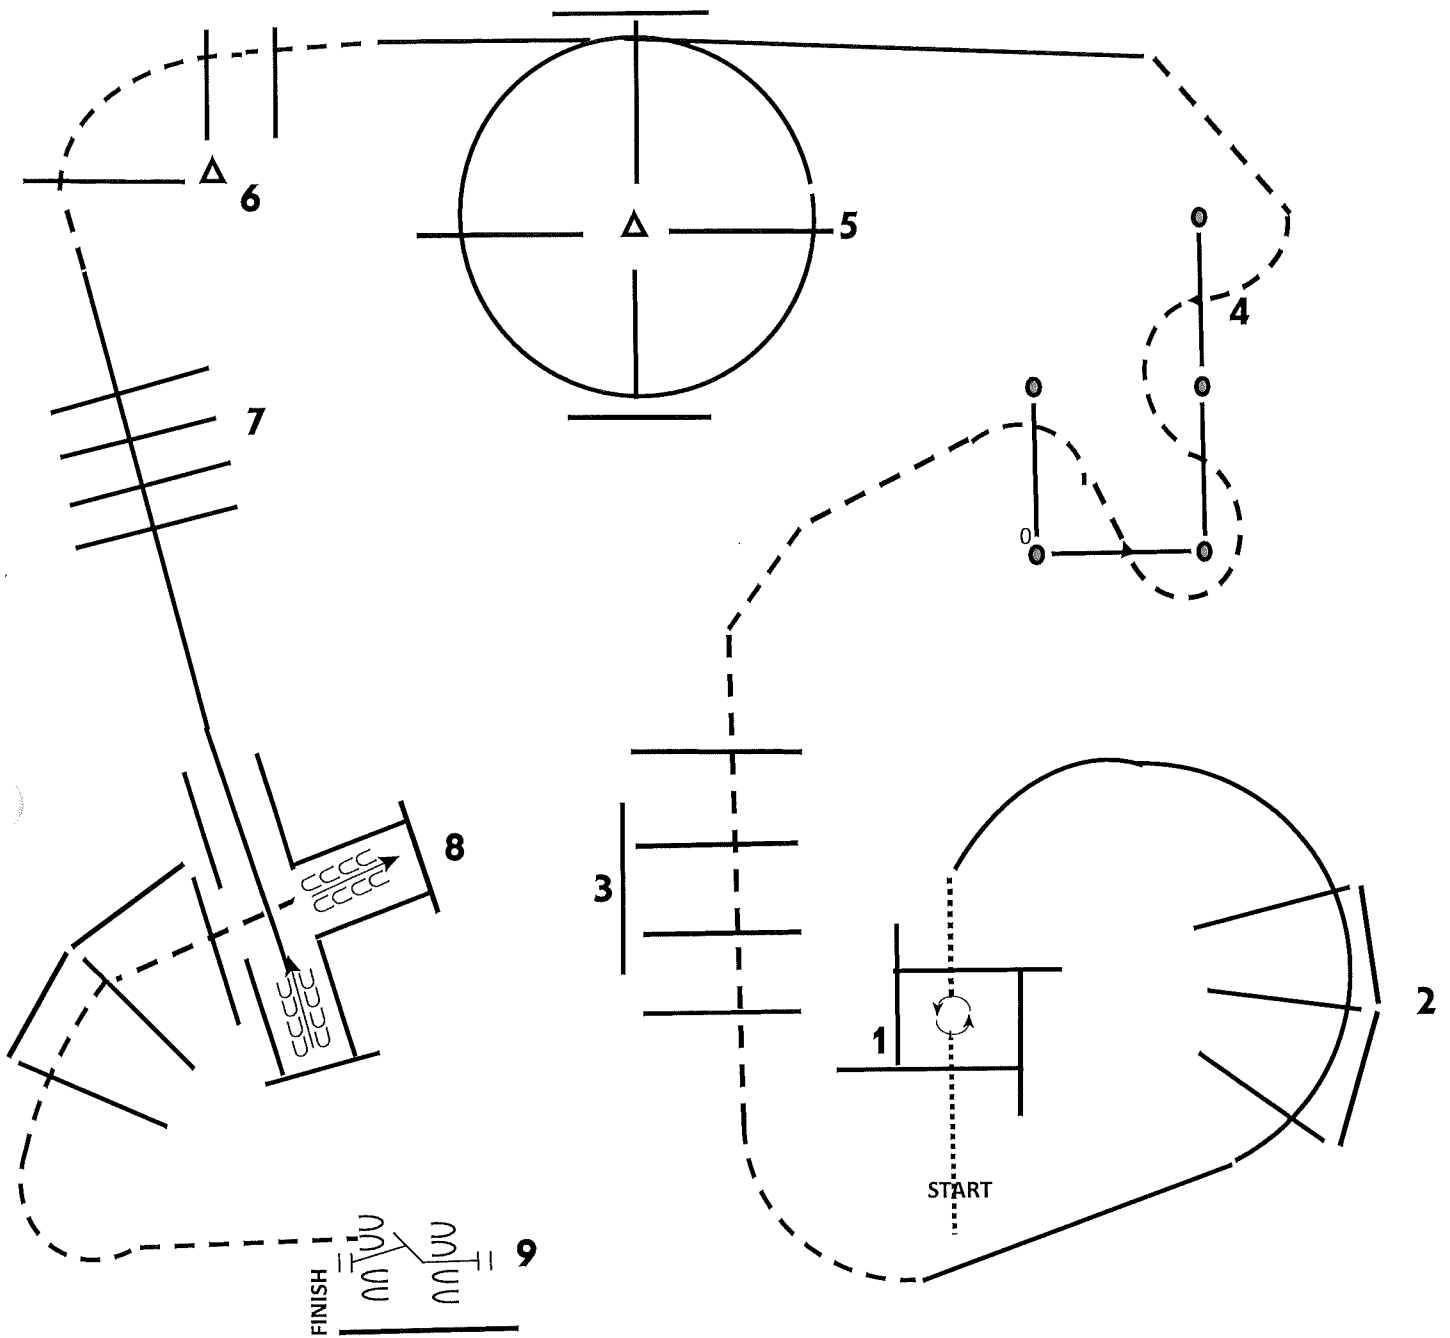

Designs by: A/S Trail Equipment & Services COPYRIGHT 2024 Arabian Youth Nationals classes : 1537 SF , 1536 SF , 1590 SF , 1589 SF : Arabian Western JTR 15-18 CH, Arabian Western JTR 14 & Under CH , HA/AA Arabian Western JTR 15-18 CH , HA/AA Arabian Western JTR 14 & Under CH

1. walk into box 360 either direction walk out of box 2.right lead lope over poles 3. break to jog over poles 4. continue to jog through serpentine 5. left lead lope through pin wheel 6. break to jog over poles 7. left lead lope over poles into chute 8. back around corner and jog out over poles to gate 9.right hand push gate to finish

1. left hand push gate then jog into chute 2. back corner then jog out of chute 3. right lead lope over poles 4. break to jog over poles 5. continue to jog over poles 6. left lead lope over poles 7. continue left lead lope over poles 8. break to jog through serpentine 9. stop or break to walk over poles into box do 360 to the left and walk out over poles to finish