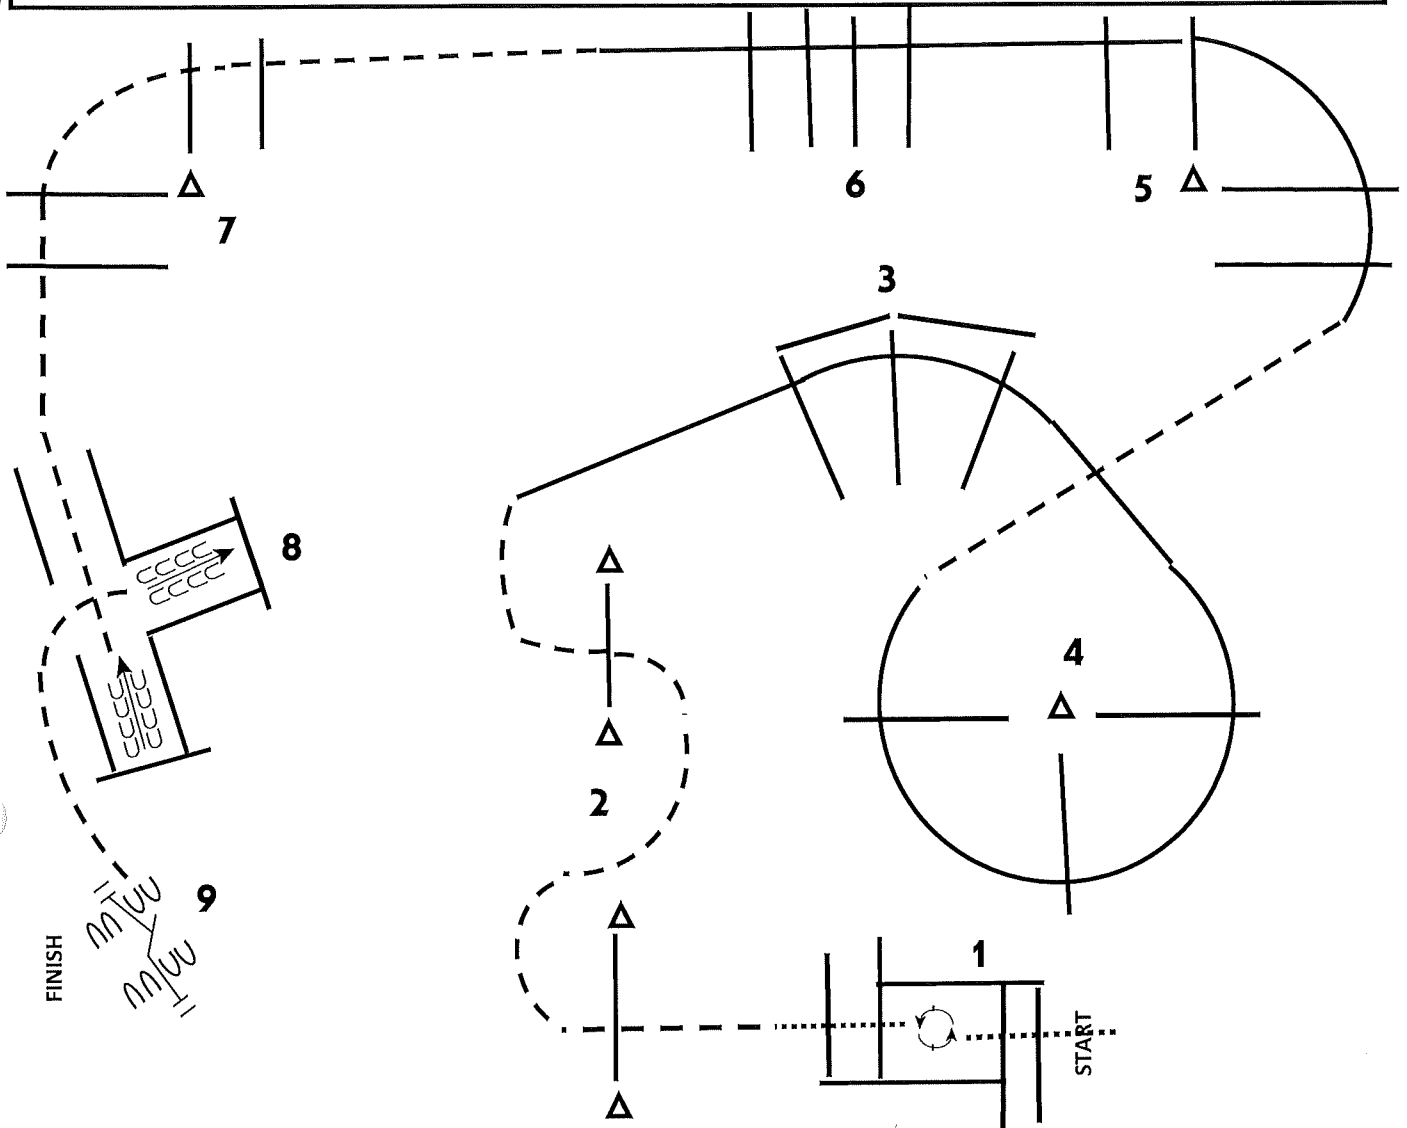

Designs by: A/S Trail Equipment & Services COPYRIGHT 2024 Arabian Youth Nationals classes : 211 ,SF , 646 SF ,2482 SF , 2484 SF : Arabian Western CH , HA/AA Western CH , Arabian Western AATR CH , HA/AA Arabian Western AATR CH

1. walk into box 360 either direction walk out of box 2.right lead lope over poles 3. continue right lead lope over poles 4. break to jog through serpentine 5. left lead lope through pin wheel 6. break to jog over poles 7. continue to jog over poles into chute 8. back around corner and jog out over poles to gate 9.right hand push gate to finish

1. walk into box 360 either direction walk out of box 2. jog serpentine 3. right lead lope over poles 4. continue right lead lope over poles then break to jog 5. left lead lope over poles 6. continue left lead lope over poles 7. break to jog over poles into chute 8. back around corner and jog out to gate 9. right hand push gate to finish