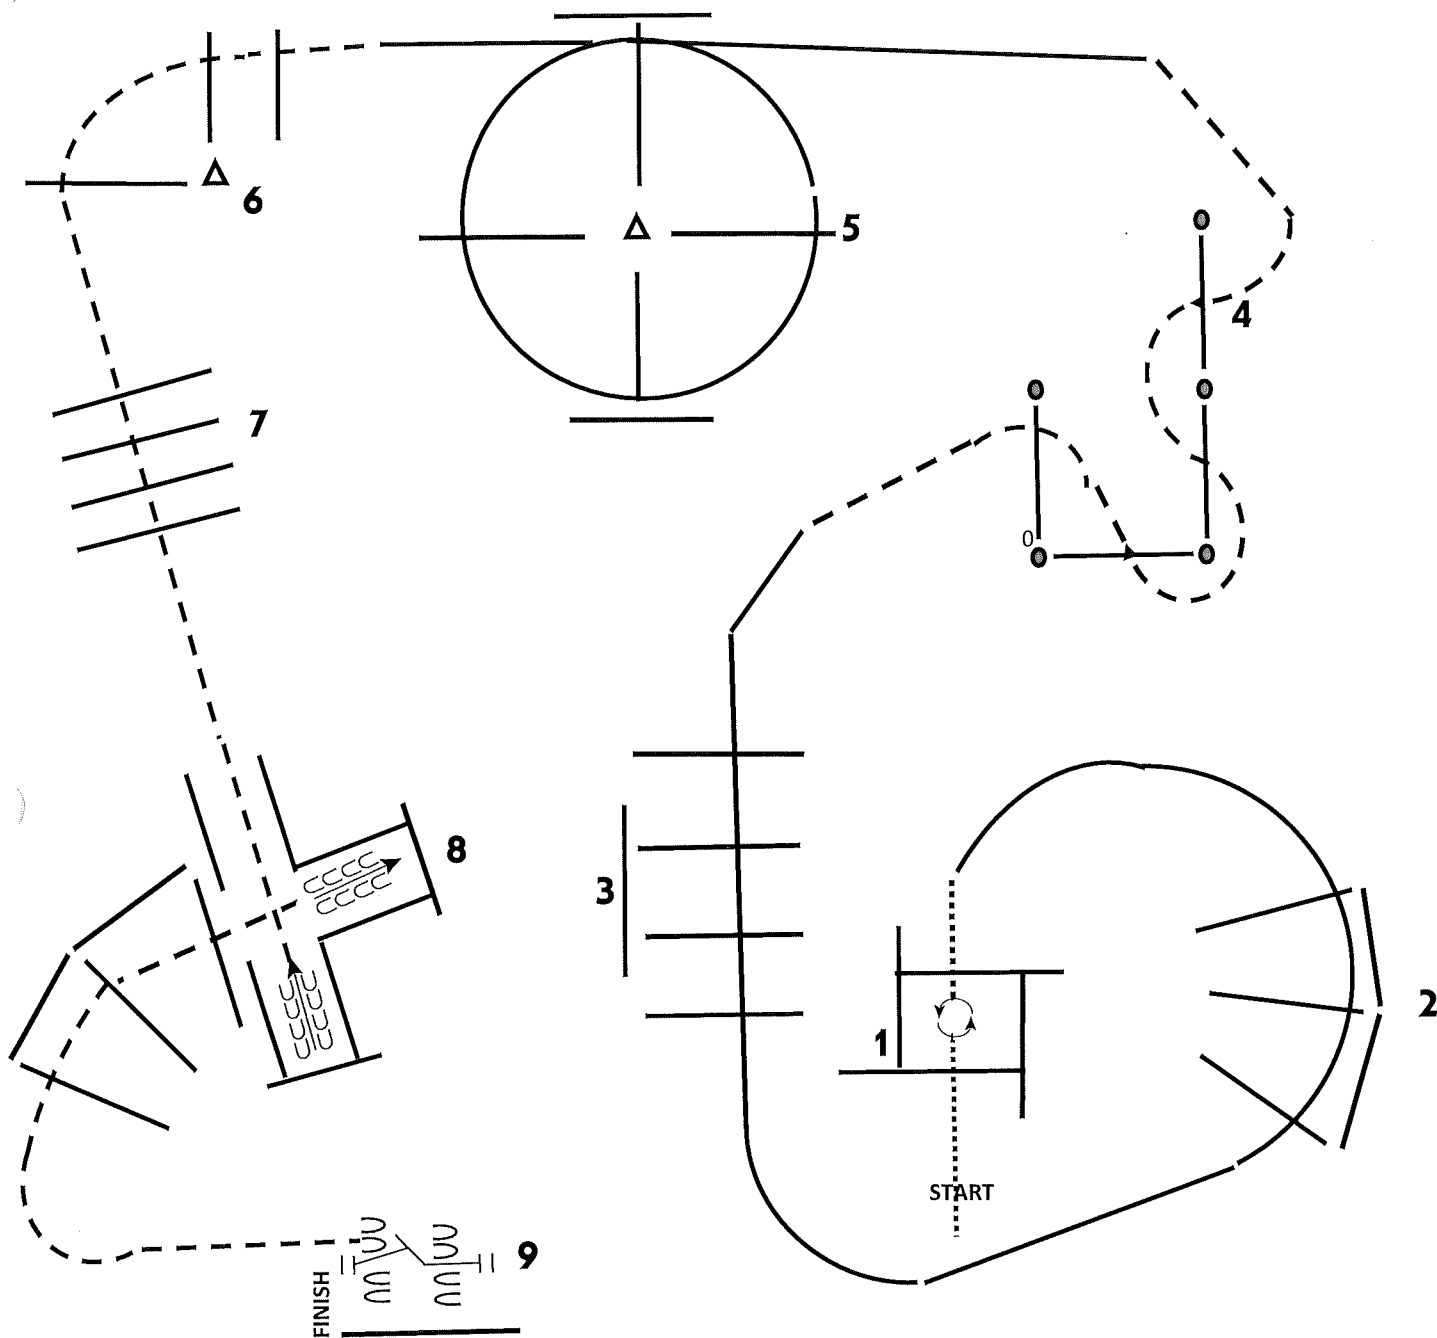

Designs by: A/S Trail Equipment & Services COPYRIGHT 2024 Arabian Youth Nationals classes : 211 ,SF , 646 SF ,2482 SF , 2484 SF : Arabian Western CH , HA/AA Western CH , Arabian Western AATR CH , HA/AA Arabian Western AATR CH

1. walk into box 360 either direction walk out of box 2.right lead lope over poles 3. continue right lead lope over poles 4. break to jog through serpentine 5. left lead lope through pin wheel 6. break to jog over poles 7. continue to jog over poles into chute 8. back around corner and jog out over poles to gate 9.right hand push gate to finish

1. walk into box 360 either direction walk out of box 2. jog serpentine 3. right lead lope over poles 4. continue right lead lope over poles then break to jog 5. left lead lope over poles 6. continue left lead lope over poles 7. break to jog over poles into chute 8. back around corner and jog out to gate 9. right hand push gate to finish