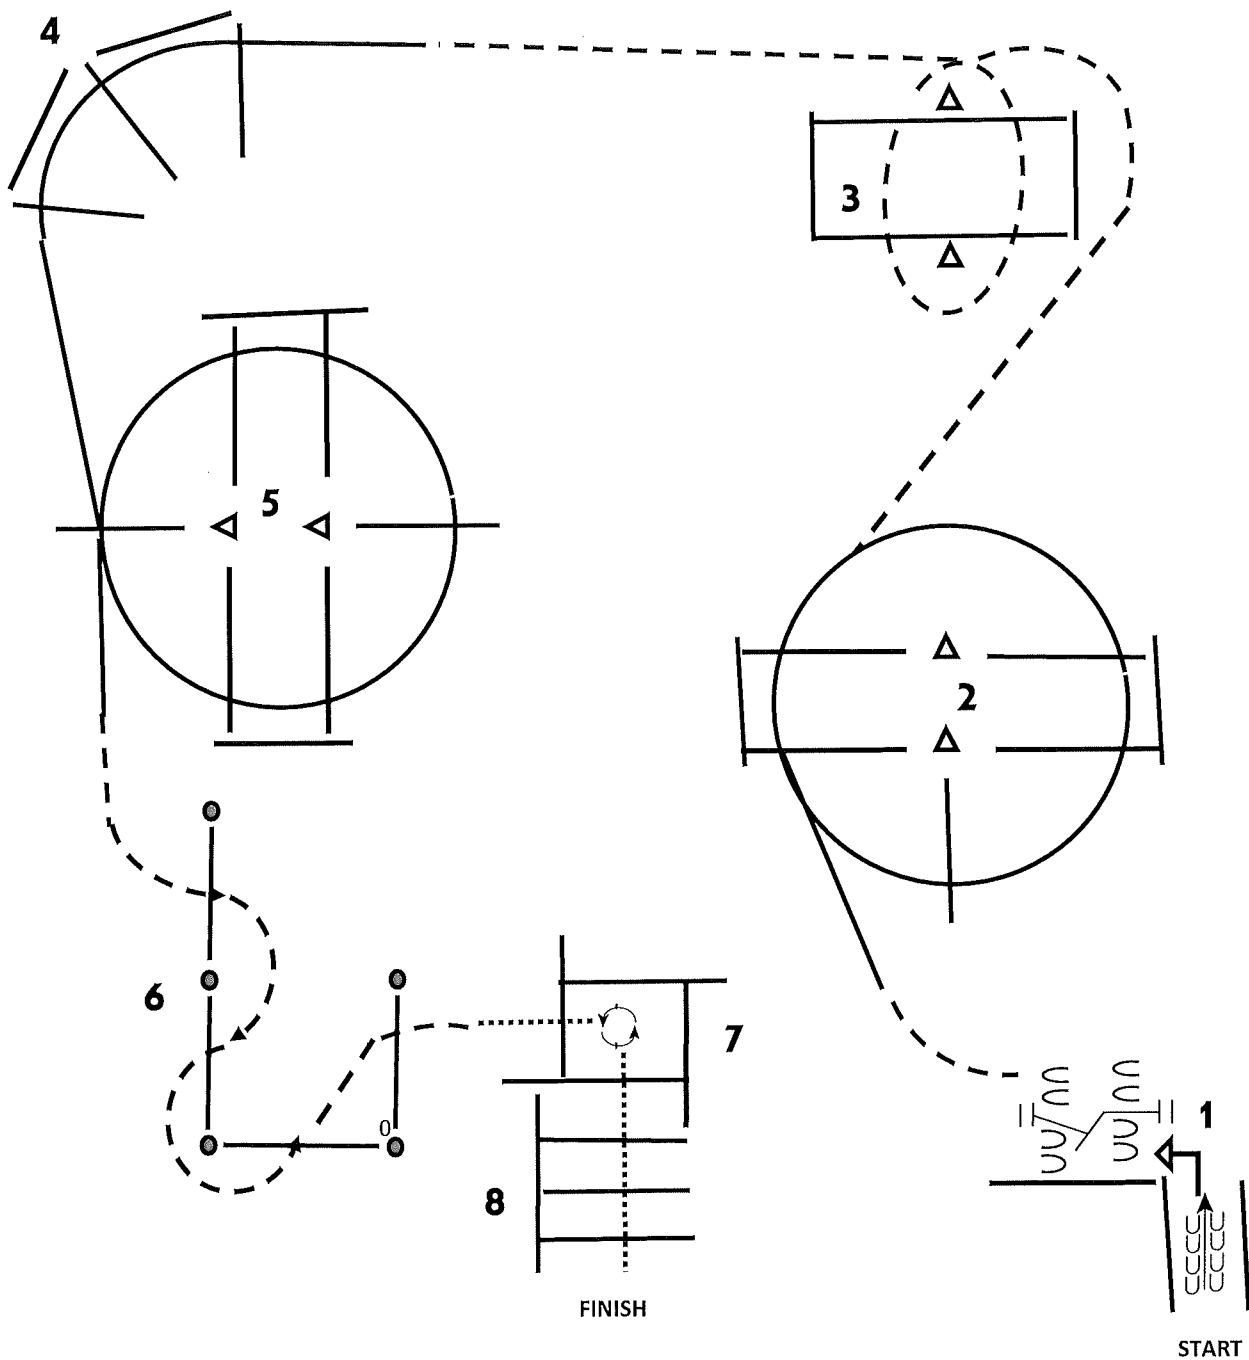

Designs by: A/S Trail Equipment & Services COPYRIGHT 2024 Arabian Youth Nationals classes : 1174 SF, 213 SF, 1176 SF, 648 SF : Arabian Western JOTR 18 & Under CH, Arabian Western AOTR CH, HA/AA Arabian Western JOTR 18 & Under CH, HA/AA Arabian Western AOTR CH

1. back corner to left hand push gate 2. jog a few steps then right lead lope around pin wheel 3. break to jog around cones through box 4. left lead lope over poles 5. continue left lead lope around pin wheel 6. break to jog through serpentine 7. stop or break to walk into box then do 270 to the left 8. Walk out of box over poles to finish

1. jog into chute back corner then walk out over poles into box 2.
- 360 turn to the right then walk out to gate 3.
- left hand push gate 4.
- from gate 180 turn to right then right lead lope over poles 5.
- Break to walk or stop and walk over bridge 6.
- jog over poles 7.
- left lead lope over poles 8.
- continue left lead lope over poles 9.
- break to jog through serpentine to finish