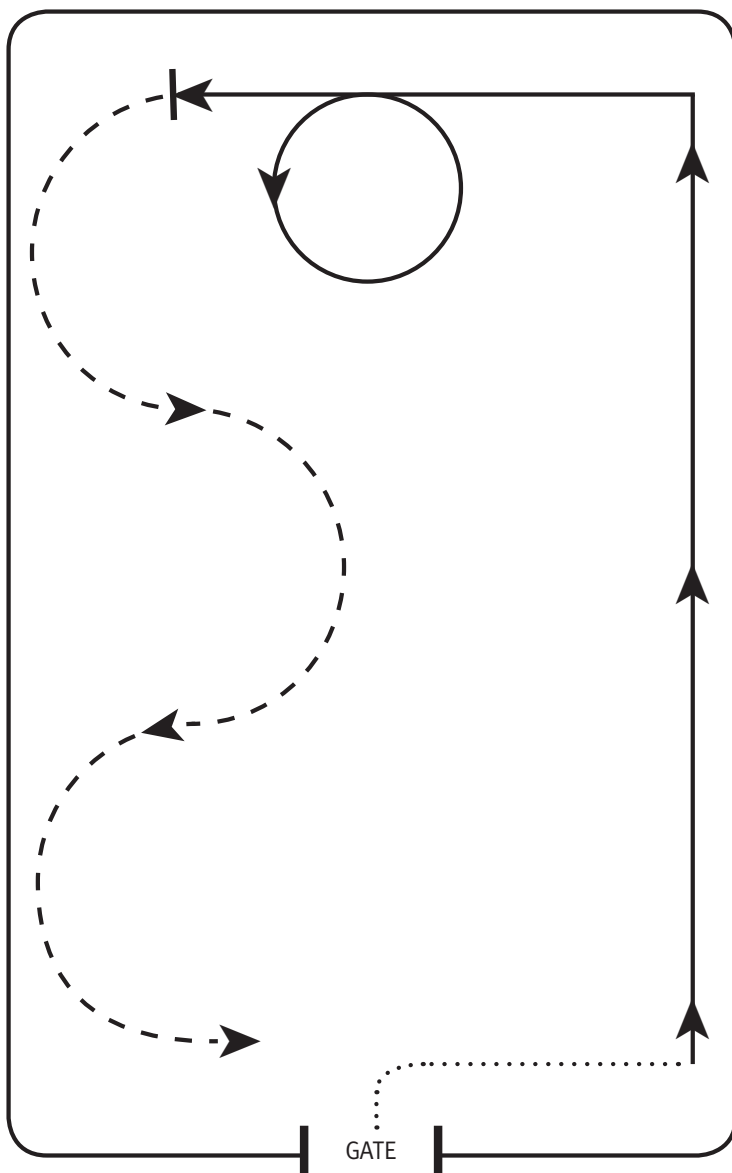

2026 AHA Youth Nationals
853 HA/AA Saddle Seat Equ 15 - 18
Sections SF/F

A H A

Saddle Seat

LEVEL 3 • PATTERN EE

Enter the ring at a walk and turn to the right. Beginning at the start of the straightaway canter beginning on the left lead and show two changes of lead. At the end of the straightaway halt.

Reposition and canter on the left lead and at the midpoint of the end continue to canter a circle to the left.

Halt in position to execute a serpentine.

Trot a three loop serpentine down the left side of the ring. Halt.

Return to the lineup or exit the ring at the trot.

	Stop / Halt
—	Canter
- - -	Trot
· · · · ·	Walk
~ ~ ~ ~ ~ →	Back
■	Marker
⊗	Lineup

This pattern may only be used for:

- 14 - 18
- 18 & Under
- 19 & Over

*This pattern may **NOT** be used for:*

- 13 & Under

If used at a Regional or National Show, pattern may not be run from the lineup.