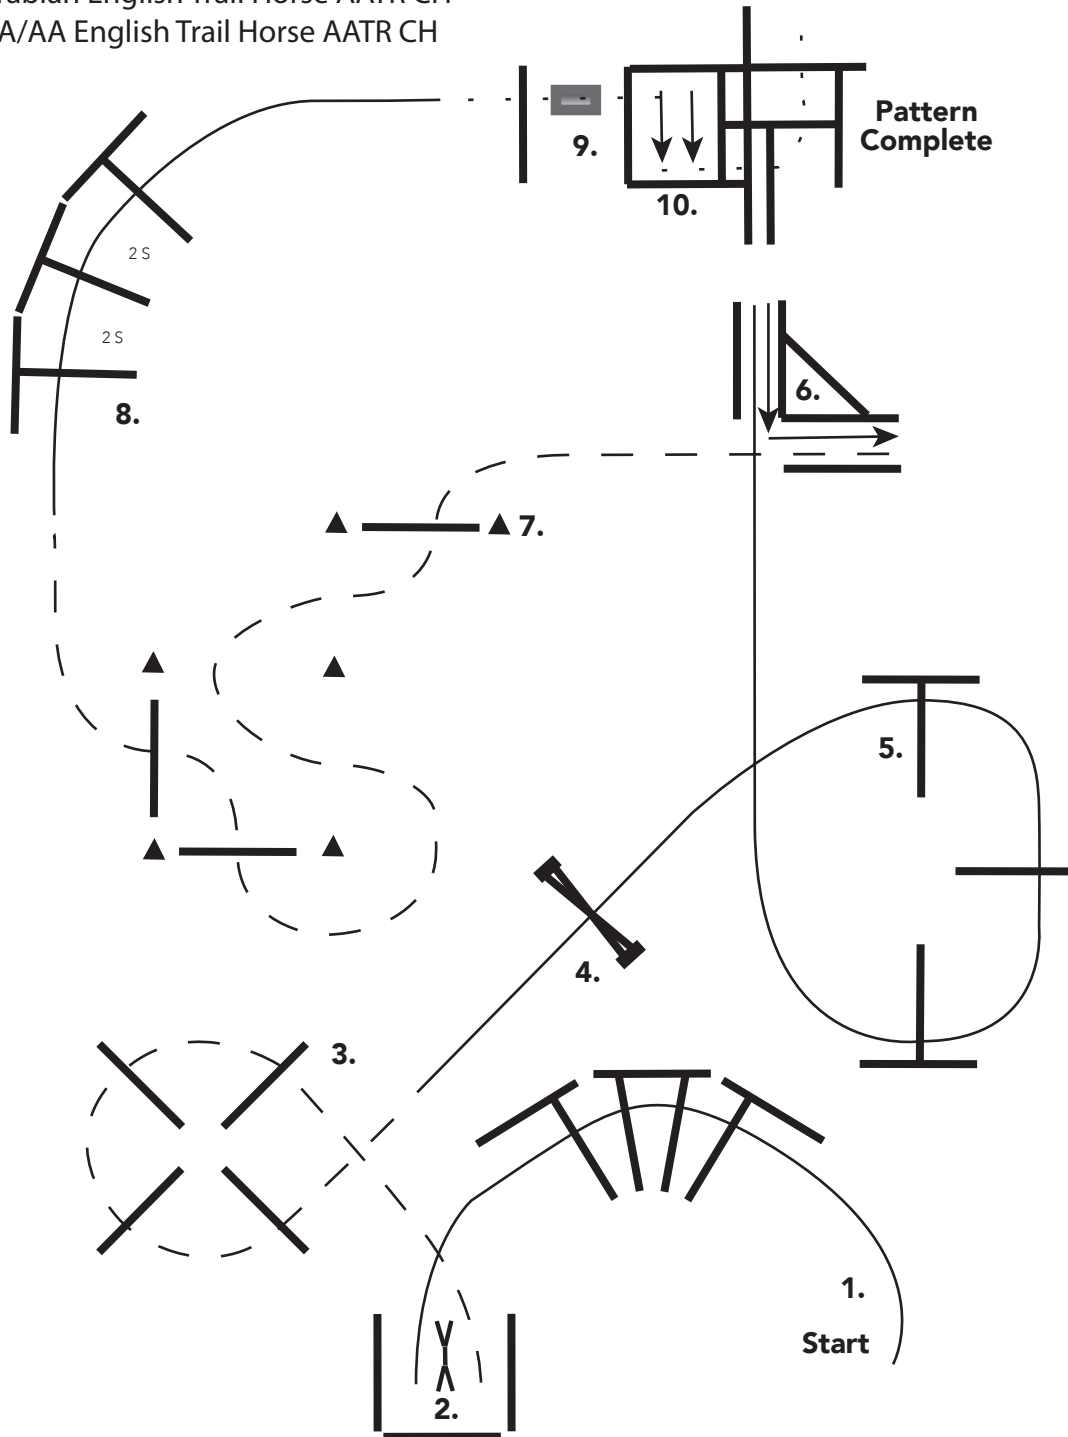

Saturday July, 18th
 1175 Arabian Western Trail Horse JTR CH
 1177 HA/AA Western Trail Horse JTR CH

1. Lope left lead over poles
2. Work gate with left hand, close gate
3. Jog over poles
4. Lope right lead over poles
5. Jog over poles, stop
6. Back "L" into chute

7. Jog serpentine over poles
 8. Lope right lead over poles
 9. Walk over poles and bridge into Box
 10. 360* turn either way, Walk over pole
- Pattern Complete**

Walk
Extended Walk
Jog
Extended Jog
Lope
Extended Lope
Back or Side-Pass
Turn around
Of strides "2 S" or "3 S"

1. Canter left lead over poles
2. Work gate with left hand, close gate
3. Trot over poles
4. Canter right lead over (Cross Rail)
(Straight Rail For Open)
5. Canter right lead over poles

6. Back "L" into chute
7. Trot serpentine over poles
8. Canter right lead over poles
9. Walk over poles and bridge into box
10. Side-pass right, walk over pole

Pattern Complete