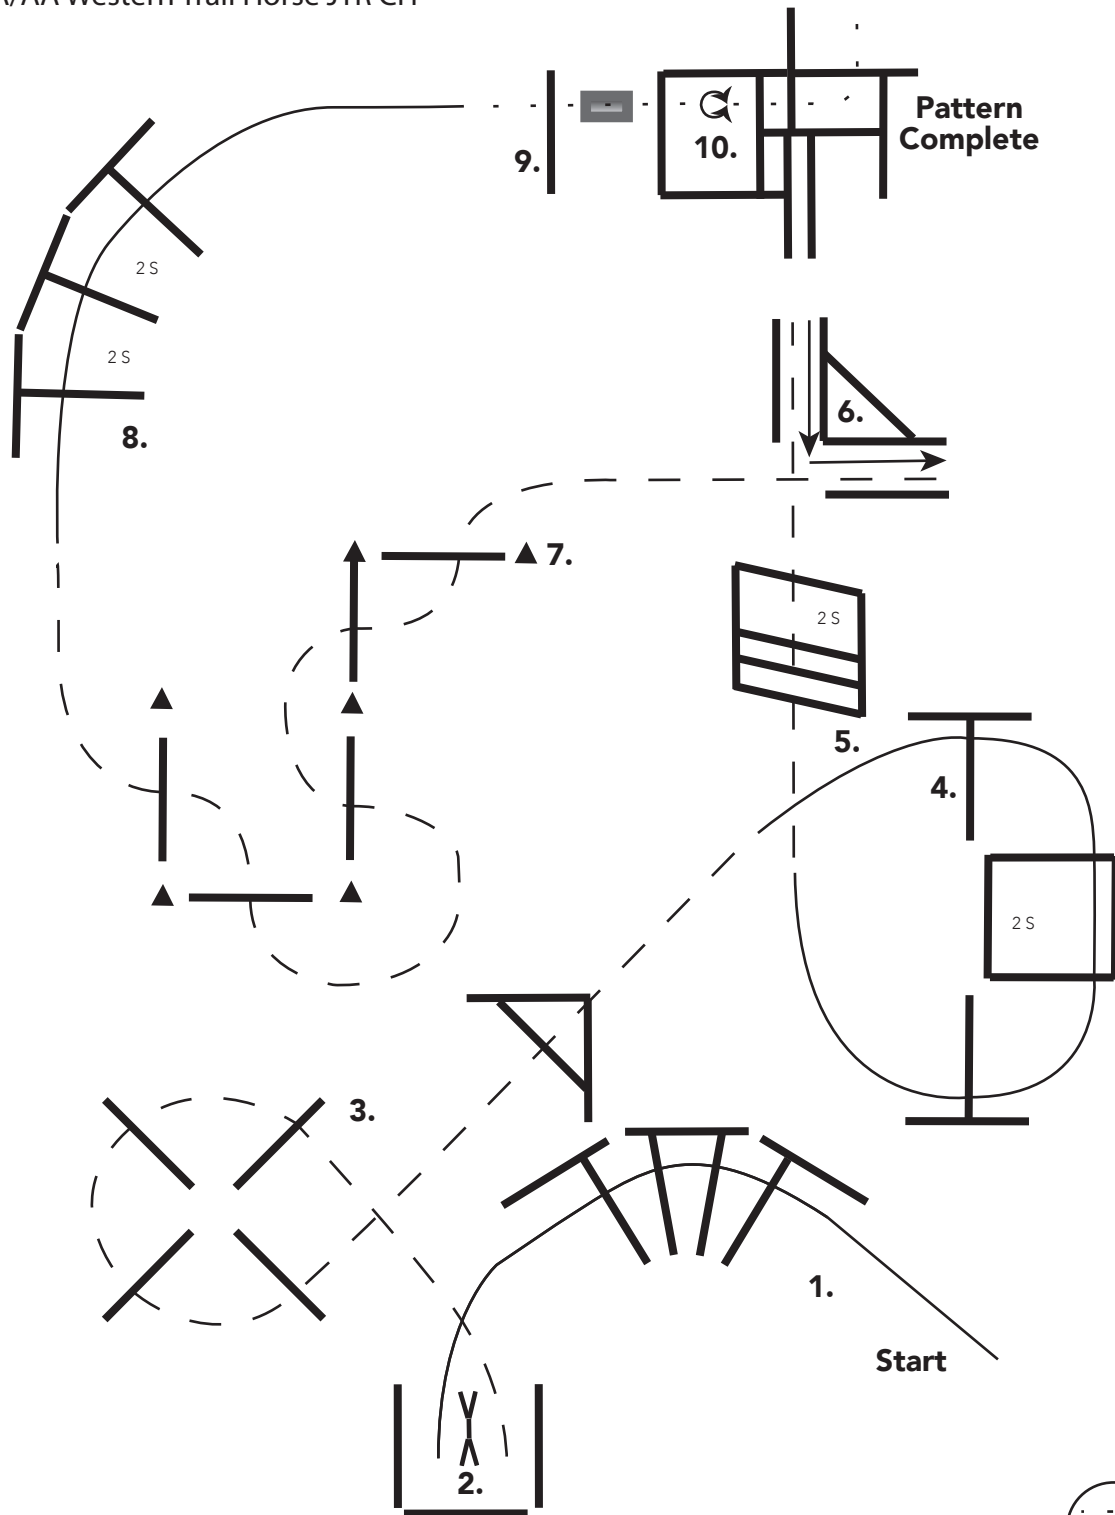

Saturday July, 18th
 1175 Arabian Western Trail Horse JTR CH
 1177 HA/AA Western Trail Horse JTR CH

1. Lope left lead over poles
2. Work gate with left hand, close gate
3. Jog over poles
4. Lope right lead over poles
5. Jog over poles, stop
6. Back "L" into chute

7. Jog serpentine over poles
 8. Lope right lead over poles
 9. Walk over poles and bridge into Box
 10. 360* turn either way, Walk over pole
- Pattern Complete**

Walk
Extended Walk
Jog
Extended Jog
Lope
Extended Lope
Back or Side-Pass
Turn around
Of strides "2 S" or "3 S"

1. Canter left lead over poles
2. Work gate with left hand, close gate
3. Trot over poles
4. Canter right lead over (Cross Rail)
(Straight Rail For Open)
5. Canter right lead over poles

6. Back "L" into chute
7. Trot serpentine over poles
8. Canter right lead over poles
9. Walk over poles and bridge into box
10. Side-pass right, walk over pole

Pattern Complete